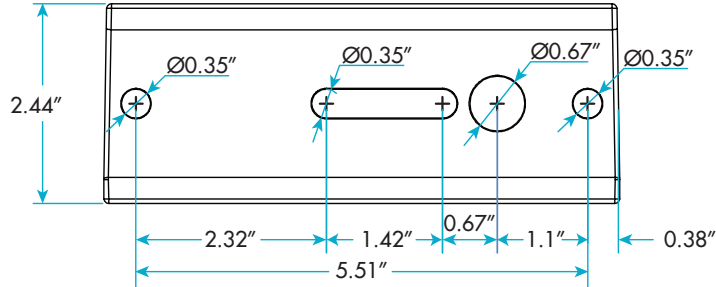

100W-300W AREA LIGHT ACCESSORIES DRILL TEMPLATE NOT TO SCALE

AC17347 - Round & Square Pole Arm

(800) 451-2606

7905 Cochran Rd., Suite 300

Glenwillow, Ohio 44139 USA

E-mail: Venture_Lighting@VentureLighting.com