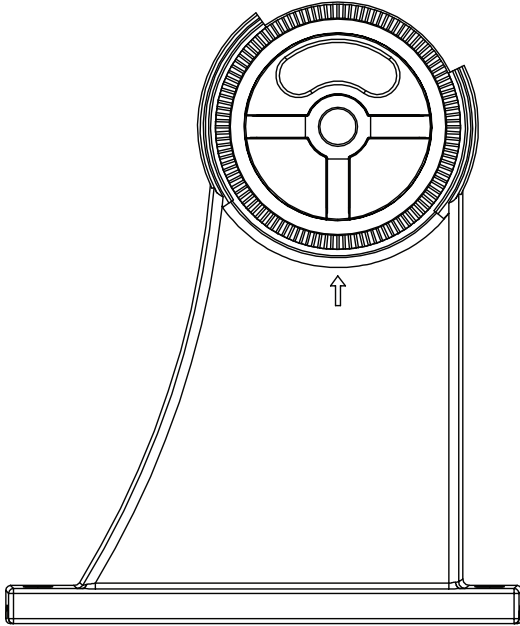

100W-300W AREA LIGHT ACCESSORIES DRILL TEMPLATE NOT TO SCALE

AC17347 - Round & Square Pole Arm

(800) 451-2606

7905 Cochran Rd., Suite 300

Glenwillow, Ohio 44139 USA

E-mail: Venture_Lighting@VentureLighting.com