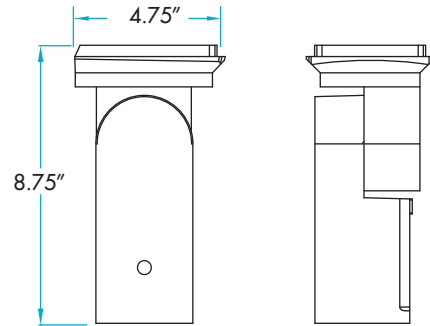

# 300W-480W ENVIRON ACCESSORIES DRILL TEMPLATE NOT TO SCALE

### EN14628 - Round Pole

### EN27395 - Square Pole