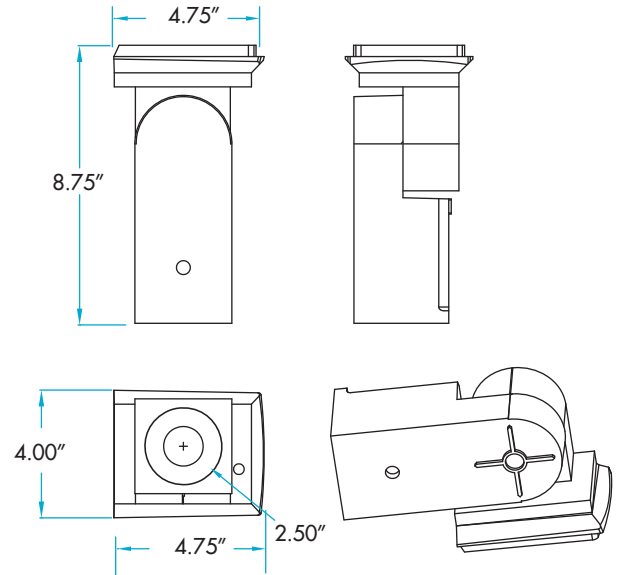

300W-480W ENVIRON ACCESSORIES DRILL TEMPLATE NOT TO SCALE

EN14628 - Round Pole

EN36717 - Slipfitter

EN27395 - Square Pole

EN38159
Mast Arm (Horizontal Tenon)

(800) 451-2606

6675 Parkland Blvd., Suite 100

Solon, Ohio 44139 USA