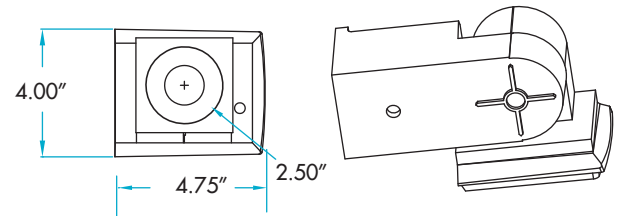

300W-480W ENVIRON ACCESSORIES DRILL TEMPLATE NOT TO SCALE

(800) 451-2606

7905 Cochran Rd., Suite 300
Glenwillow, Ohio 44139 USA
E-mail: Venture_Lighting@VentureLighting.com

VentureLighting.com