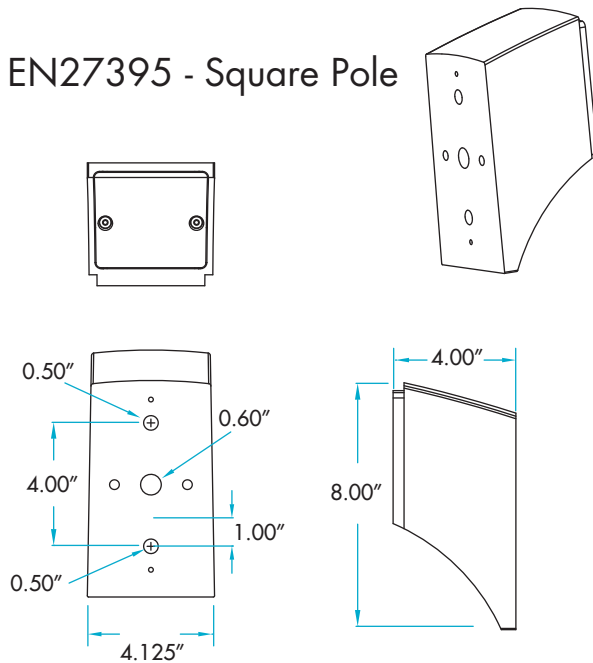

300W-480W ENVIRON ACCESSORIES DRILL TEMPLATE NOT TO SCALE

EN14628 - Round Pole

EN36717 - Slipfitter

EN27395 - Square Pole

EN38159
Mast Arm (Horizontal Tenon)

(800) 451-2606

6675 Parkland Blvd., Suite 100

Solon, Ohio 44139 USA