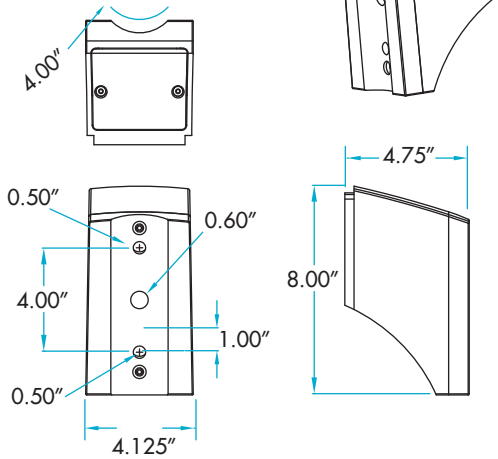

300W-480W ENVIRON ACCESSORIES DRILL TEMPLATE NOT TO SCALE

EN14628 - Round Pole

EN36717 - Slipfitter

EN27395 - Square Pole

EN38159
Mast Arm (Horizontal Tenon)

(800) 451-2606

6675 Parkland Blvd., Suite 100

Solon, Ohio 44139 USA