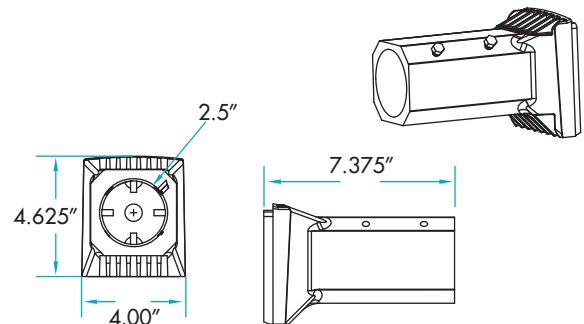

300W-480W ENVIRON ACCESSORIES DRILL TEMPLATE NOT TO SCALE

EN14628 - Round Pole

EN36717 - Slipfitter

EN27395 - Square Pole

EN38159
Mast Arm (Horizontal Tenon)

(800) 451-2606

6675 Parkland Blvd., Suite 100

Solon, Ohio 44139 USA