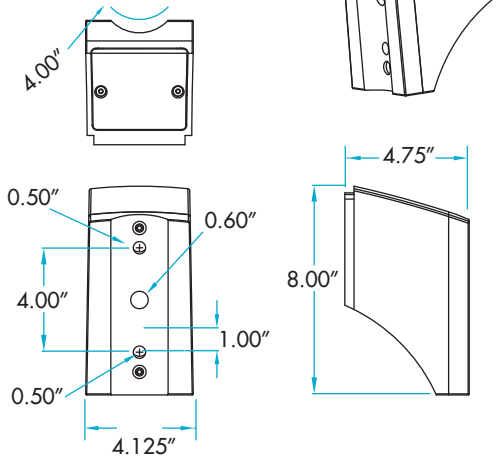

# 300W-480W ENVIRON ACCESSORIES DRILL TEMPLATE NOT TO SCALE

### EN14628 - Round Pole

### EN27395 - Square Pole