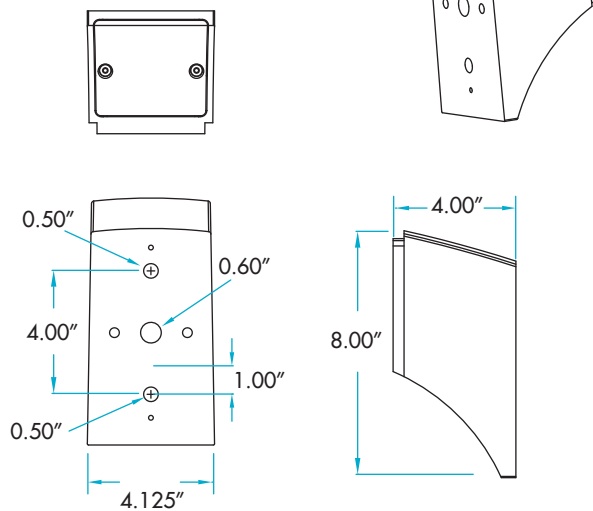

# 300W-480W ENVIRON ACCESSORIES DRILL TEMPLATE NOT TO SCALE

### EN14628 - Round Pole

### EN27395 - Square Pole