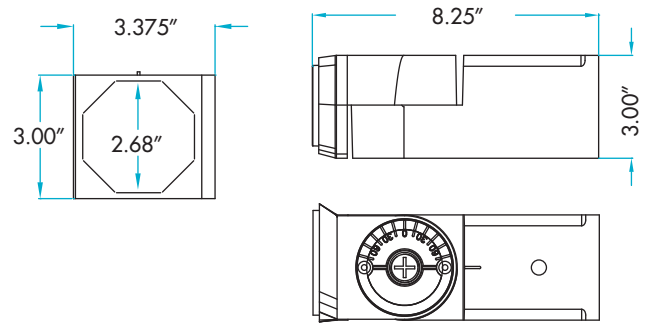

# 120W-200W ENVIRON ACCESSORIES DRILL TEMPLATE NOT TO SCALE

EN14178 - Round Pole

EN35512 - Slipfitter

EN26814 - Square Pole

EN47832 - Wall Mount

EN38419  
Mast Arm (Horizontal Tenon)

**(877) 281-1233**  
 Fax: (877) 294-2829  
 2451 Enterprise Parkway East  
 Twinsburg, Ohio 44087 USA  
 E-mail: [venture@adlt.com](mailto:venture@adlt.com)  
**VentureLighting.com**