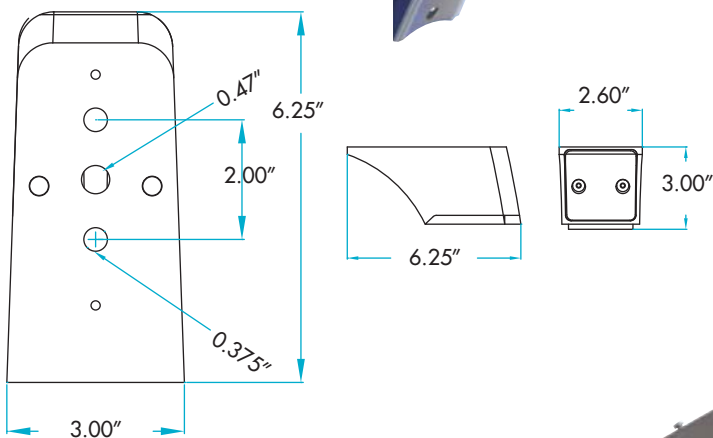

# 120W-200W ENVIRON ACCESSORIES DRILL TEMPLATE NOT TO SCALE

EN14178 - Round Pole

EN35512 - Slipfitter

EN26814 - Square Pole

EN47832 - Wall Mount

EN38419  
Mast Arm (Horizontal Tenon)

**(877) 281-1233**  
 Fax: (877) 294-2829  
 2451 Enterprise Parkway East  
 Twinsburg, Ohio 44087 USA  
 E-mail: [venture@adlt.com](mailto:venture@adlt.com)  
**VentureLighting.com**