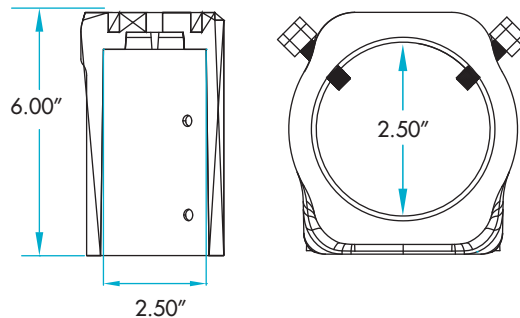

# 120W-200W ENVIRON ACCESSORIES DRILL TEMPLATE NOT TO SCALE

EN14178 - Round Pole

EN35512 - Slipfitter

EN26814 - Square Pole

EN47832 - Wall Mount

EN38419  
Mast Arm (Horizontal Tenon)

**(877) 281-1233**  
 Fax: (877) 294-2829  
 2451 Enterprise Parkway East  
 Twinsburg, Ohio 44087 USA  
 E-mail: [venture@adlt.com](mailto:venture@adlt.com)  
**VentureLighting.com**