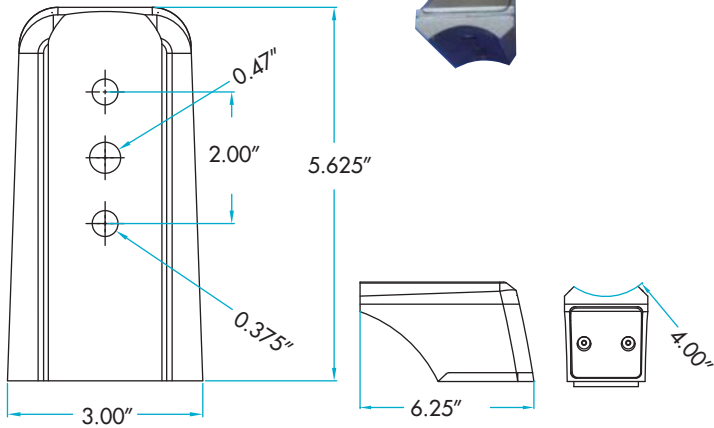

# 120W-200W ENVIRON ACCESSORIES DRILL TEMPLATE NOT TO SCALE

EN14178 - Round Pole

EN35512 - Slipfitter

EN26814 - Square Pole

EN47832 - Wall Mount

EN38419  
Mast Arm (Horizontal Tenon)

**(877) 281-1233**  
 Fax: (877) 294-2829  
 2451 Enterprise Parkway East  
 Twinsburg, Ohio 44087 USA  
 E-mail: [venture@adlt.com](mailto:venture@adlt.com)  
**VentureLighting.com**