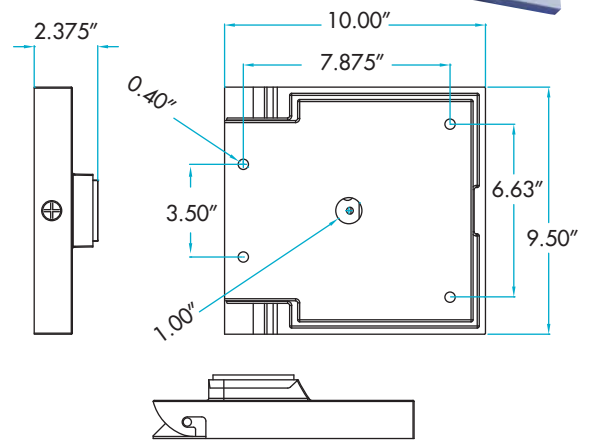

# 120W-200W ENVIRON ACCESSORIES DRILL TEMPLATE NOT TO SCALE

EN14178 - Round Pole

EN35512 - Slipfitter

EN26814 - Square Pole

EN47832 - Wall Mount

EN38419  
Mast Arm (Horizontal Tenon)

**(877) 281-1233**  
 Fax: (877) 294-2829  
 2451 Enterprise Parkway East  
 Twinsburg, Ohio 44087 USA  
 E-mail: [venture@adlt.com](mailto:venture@adlt.com)  
**VentureLighting.com**