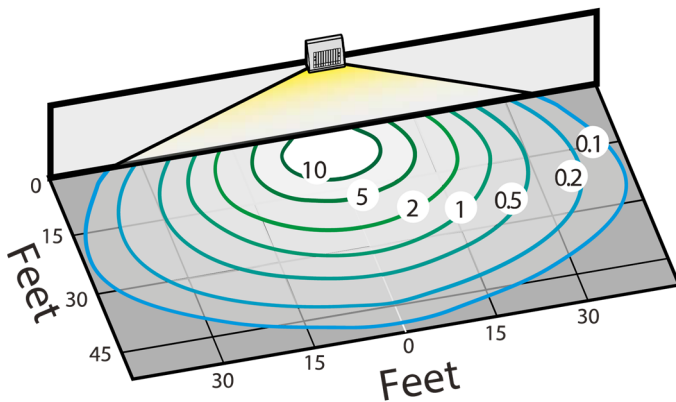

Venture VWallpax - 80W LED Wallpack

Dimensions

Fixture with
KT24989 attached

KT24989 slipfitter is supplied with 3 wires, not shown, for easy installation.

80W

15 ft.
Height

BUG Rating B2-U1-G1

(800) 451-2606