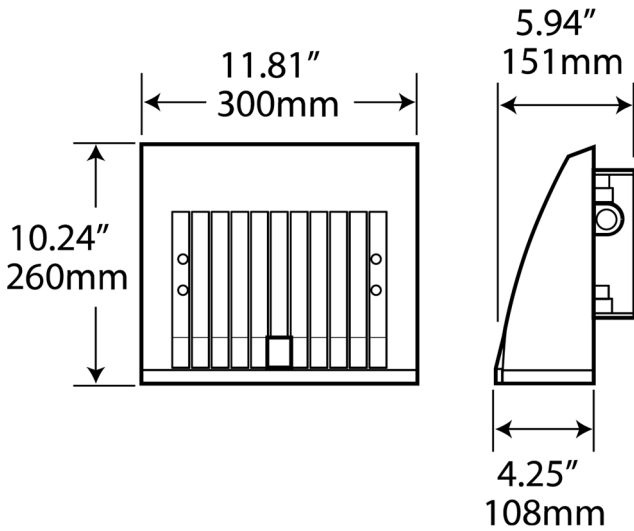

Physical Characteristics

Fixture Color	Bronze
Length	11.81"
Width	5.94"
Height	10.24"
Weight	11.3 lbs

Electrical Characteristics

Amperage Draw (Input Volts/Amps)	120/0.68 208/0.43 240/0.37 277/0.33
Surge Protection	10kA

Venture VWallpax - 80W LED Wallpack

Dimensions

Fixture with
KT24989 attached

KT24989 slipfitter is supplied with 3 wires, not shown, for easy installation.

80W

15 ft.
Height

BUG Rating B2-U1-G1

(800) 451-2606