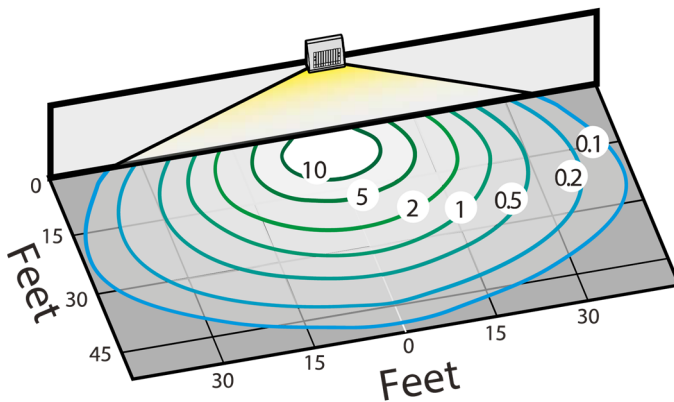

Venture VWallpax - 80W LED Wallpack

Dimensions

Fixture with
KT24989 attached

KT24989 slipfitter is supplied with 3 wires, not shown, for easy installation.

80W

15 ft.
Height

BUG Rating B2-U1-G1

(800) 451-2606