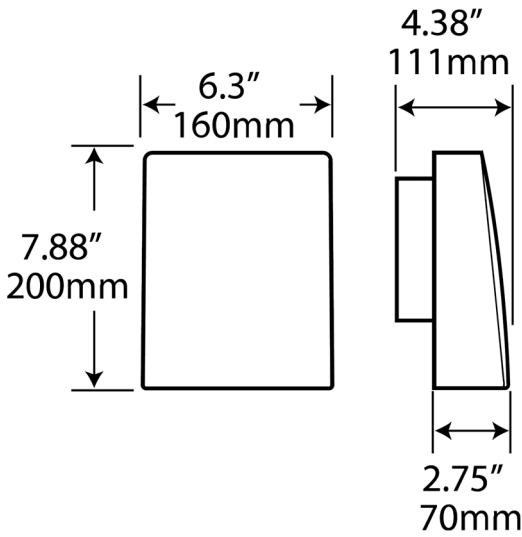

Physical Characteristics

Fixture Color	Bronze
Length	7.88"
Width	6.3"
Height	5.5"
Weight	3.6 lbs

Electrical Characteristics

Amperage Draw (Input Volts/Amps)	120/0.27 208/0.17 240/0.14 277/0.12
Surge Protection	10kA

Notes

*Lumen maintenance data is based on LED testing per IESNA LM-80 and projected per IESNA TM-21.

Venture VWallpax - 30W LED Wallpack

Dimensions

30W

10 ft.
Height

BUG Rating B1-U1-G0

(800) 451-2606