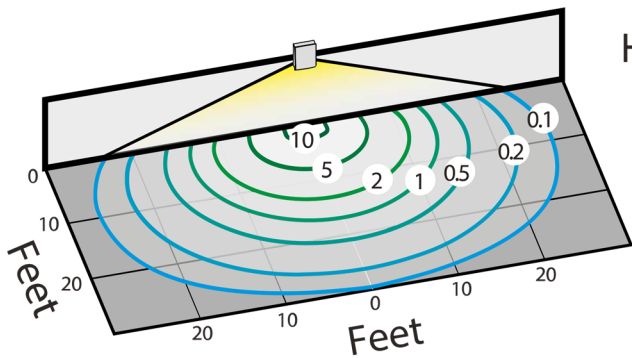

Notes

*Lumen maintenance data is based on LED testing per IESNA LM-80 and projected per IESNA TM-21.

Venture VWallpax - 30W LED Wallpack

Dimensions

30W

10 ft.
Height

BUG Rating B1-U1-G0

(800) 451-2606