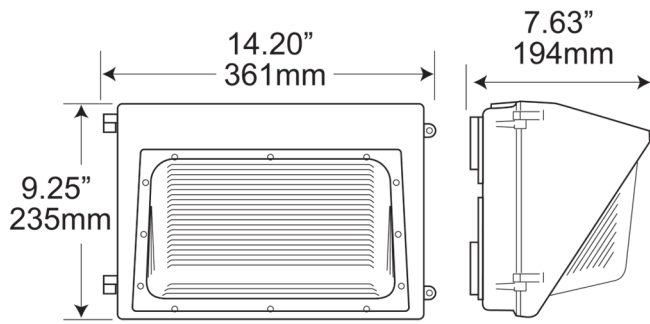

Venture 60W LED Traditional Style Wallpack

Dimensions