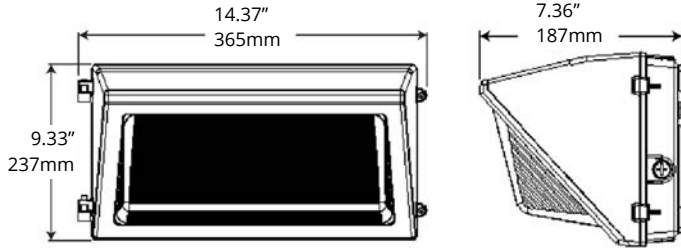

#### Physical Characteristics

Fixture Color	Bronze
Length	14.37"
Width	9.33"
Height	7.36"
Weight	7.7 lbs

## Dimensions