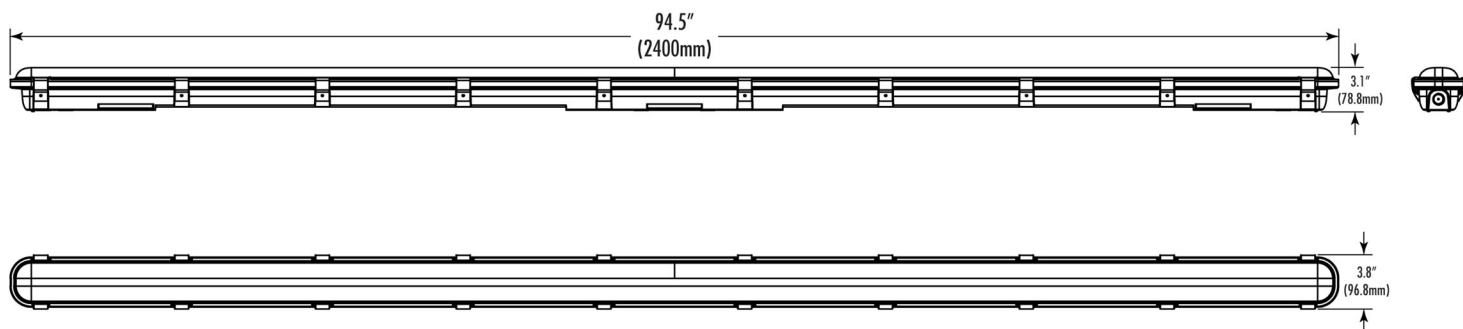

Venture LED Vapor Tight

DIMENSIONS