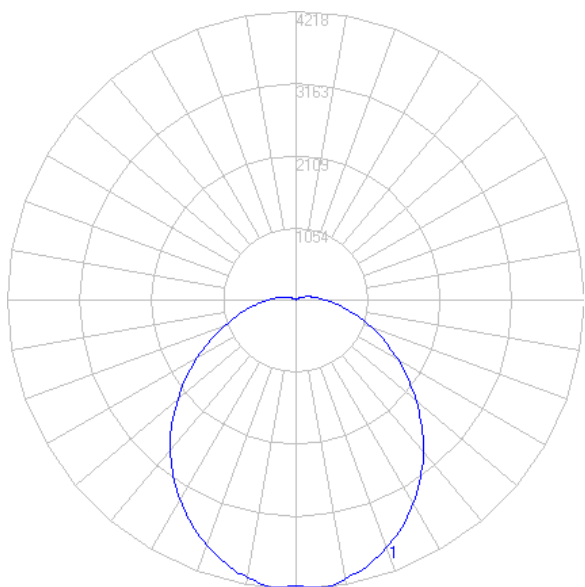

PHOTOMETRICS