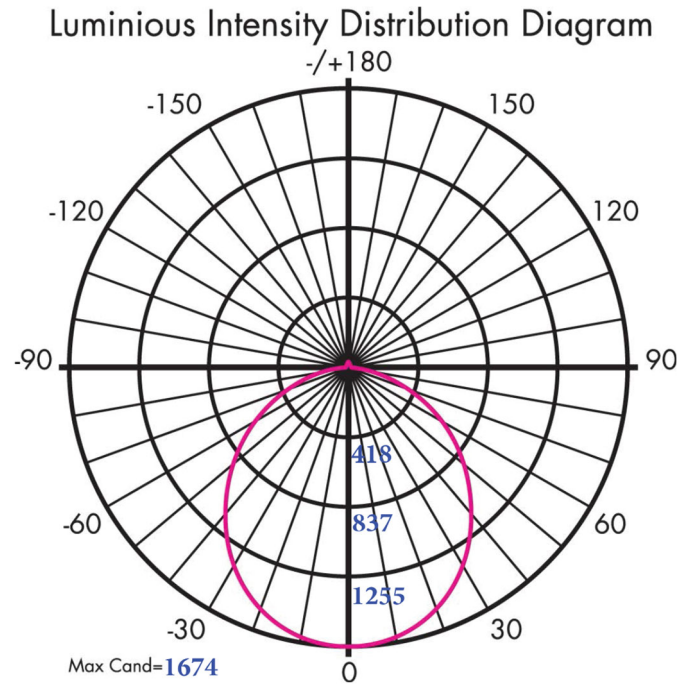

Venture LED Vapor Tight