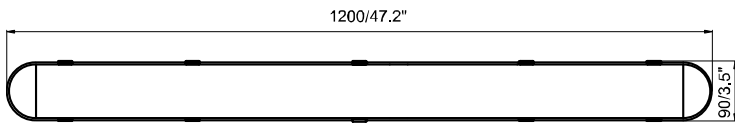

Venture LED Vapor Tight