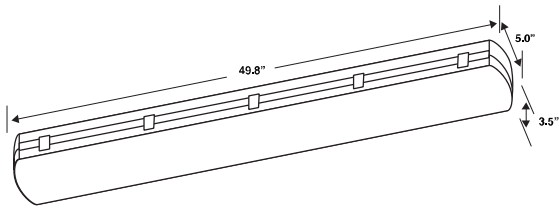

Physical Characteristics

Fixture Color	Gray
Length	49.8"
Width	5.0"
Height	3.5"

Electrical Characteristics

Amperage Draw (Input Volts/Amps)	120-277V 0.37A Max
----------------------------------	--------------------

Notes:

*Lumen maintenance data is based on LED testing per IESNA LM-80 and projected per IESNA TM-21

NEMA 4X

Venture LED Vapor Tight

(800) 451-2606
Fax: (800) 451-2605
7905 Cochran Rd, Suite 300
Glenwillow, Ohio 44139
E-mail: Venture_Lighting@VentureLighting.com
VentureLighting.com