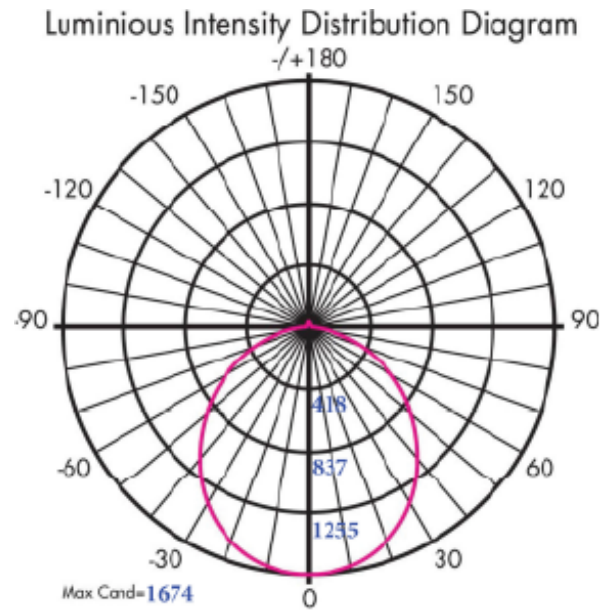

Physical Characteristics

Fixture Color	Gray
Length	49.8"
Width	5.0"
Height	3.5"

Electrical Characteristics

Amperage Draw (Input Volts/Amps)	120-277V 0.37A Max
----------------------------------	--------------------

Notes:

*Lumen maintenance data is based on LED testing per IESNA LM-80 and projected per IESNA TM-21

NEMA 4X

Venture LED Vapor Tight

(800) 451-2606
Fax: (800) 451-2605
7905 Cochran Rd, Suite 300
Glenwillow, Ohio 44139
E-mail: Venture_Lighting@VentureLighting.com
VentureLighting.com