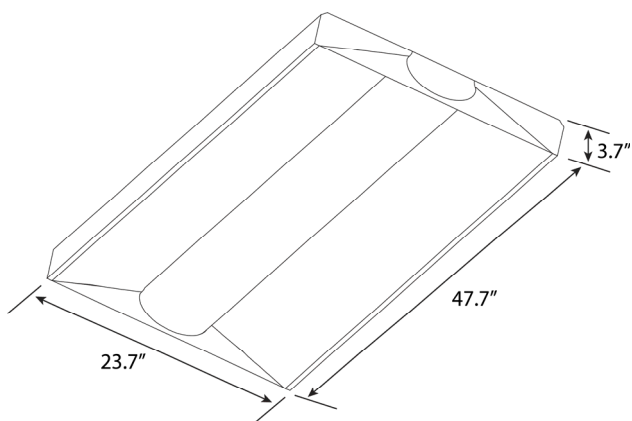

Physical Characteristics

Fixture Color	White
Length	47.7"
Width	23.7"
Height	3.7"
Weight	13.1 lbs

Electrical Characteristics

Amperage Draw (Input Volts/Amps)	120/0.41 208/0.25 240/0.22 277/0.20
----------------------------------	-------------------------------------

Revision: 07, 09-Sept 2022

Notes

† Operating temperature range for battery back-up

Venture 2x4 Volumetric Troffer

Dimensions

(800) 451-2606

6675 Parkland Blvd., Suite 100

Solon, Ohio 44139 USA