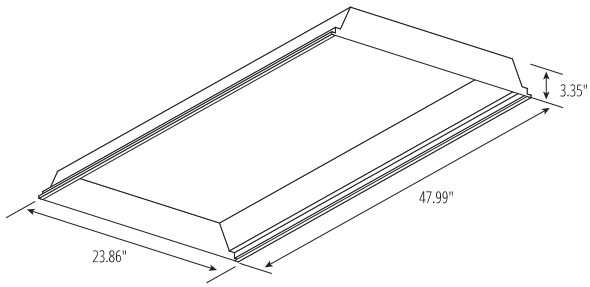

Venture 2x4 42W LED Troffer