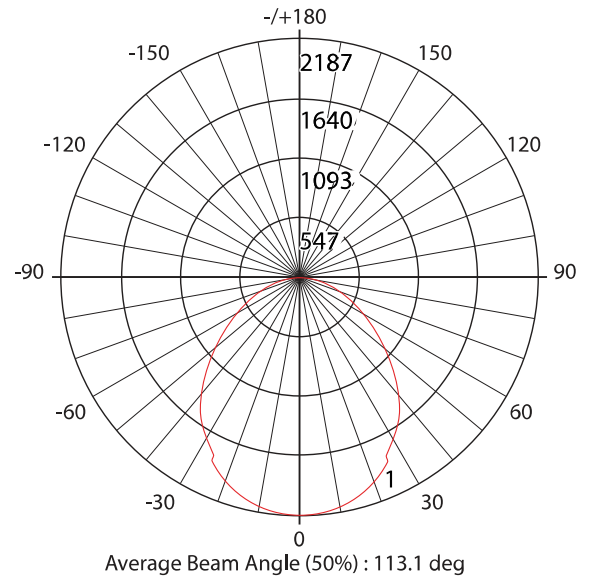

Luminous Intensity Distribution Diagram