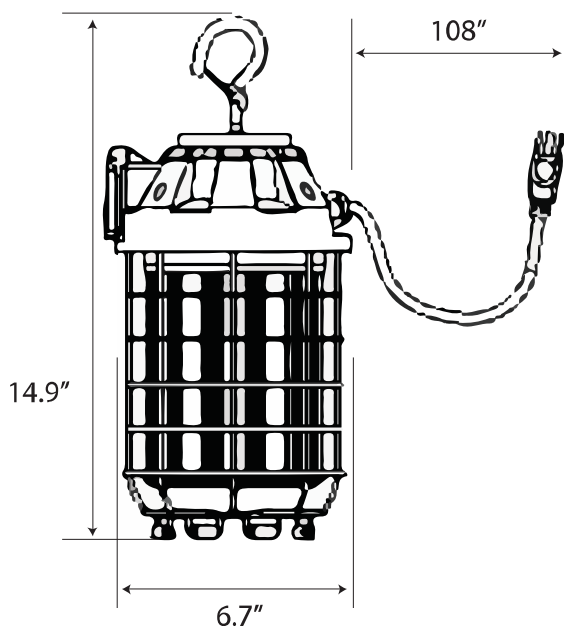

Venture 100W LED Temporary Work Lighting

DIMENSIONS