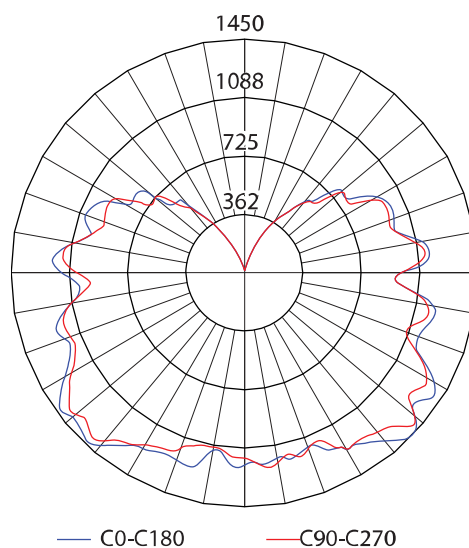

Physical Characteristics

Input Cable Length	9' (3m)
Overall Length A	14.9" (378.5mm)
Diameter B	6.7" (170mm)
Weight	3.0 lbs (1.36 kg)
Mounting Thread	M10 (Course Thread)

Electrical Characteristics

Input Voltage Range	120V, 1A, 50/60Hz
Driver	Internal within lamp
Power Factor	> 0.90
THD	< 20%
Plug and Receptacle	NEMA 5-15 Straight Blade
Receptacle Rating	11A Max
Max Fixtures Per String	11

Regulatory Qualifications

UL Listed
IP Rating: IP64

Venture 100W LED Temporary Work Lighting

DIMENSIONS

PHOTOMETRY

(800) 451-2606

7905 Cochran Road, Suite 300

Glenwillow, Ohio 44139 USA