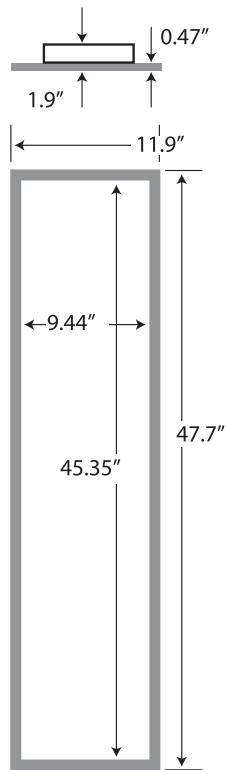

Optics

The fixtures are designed to have low glare yet utilize high performance materials to maximize efficacy and achieve precise photometric distributions.

Electrical

The power supply has a range of 120-277V, 50/60 Hz. 0-10V DC dimming capability is standard. The fixture is rated for damp and dry locations. Fixtures are IC-rated. Driver input voltage terminal block can use 12 to 22 wire gauge. Driver output voltage terminal block can use 16 to 22 wire gauge.

Mounting

The fixture is designed for replacing fluorescent fixtures.

DLC® Model# PD14-36B-ANR-X00

Product Performance

Wattage	36W
Lumens	3900
Correlated Color Temperature (CCT)	3500K
Color Rendering Index (CRI)	80+
Life Hours	50000
Operating Temperature Range	-13°F to 113°F (-25°C to 45°C)

Physical Characteristics

Fixture Color	White
Length	47.7"
Width	11.8"
Height	1.9"
Panel Size	1x4
Weight	10.6 lbs

Electrical Characteristics

Amperage Draw (Input Volts/Amps)	120/0.32 208/0.19 240/0.16 277/0.14
----------------------------------	-------------------------------------

AC25420 - 3/8" 3-WIRE 14/3 600V MAX 6FT FLEX. WHIP

Add suffix "-WP" to order code for a factory installed fixture with a 6ft whip (Part # AC25420)

Venture 36W LED Panel (1x4), 3500K

36W 1x4 LED Panel

(800) 451-2606
Fax: (800) 451-2605
7905 Cochran Rd, Suite 300
Glenwillow, Ohio 44139
E-mail: Venture_Lighting@VentureLighting.com
VentureLighting.com