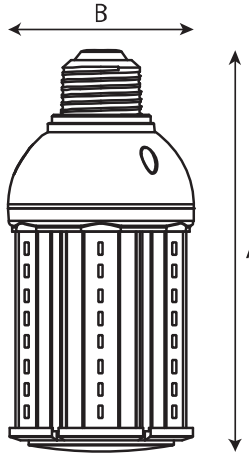

Physical Characteristics

Base Type	Mogul (EX39)
Overall Length A	11.34" (288mm)
Diameter B	3.66" (93mm)
Weight	2.1 lbs (955 g)

Electrical Characteristics

Input Voltage Range	100-277V; 50/60Hz
Driver	Internal within lamp
Power Factor	≥ 90%
THD	≤ 20%

Regulatory Qualifications

cULus Listed (UL 1993/CSA C22.2 No. 1993)

cULus Classified (UL 1598C/CSA C22.2 No. 250.1)

Accessories

SP12714 120-277V Surge Protector

Revision: 04, 29-Nov 2023

Venture 45W LED Retrofit Lamp