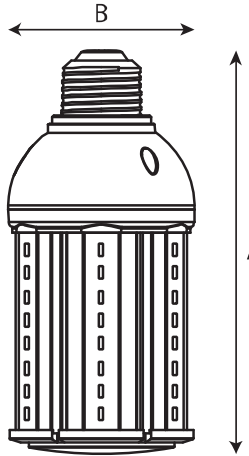

Physical Characteristics

Base Type	Medium (E26)
Overall Length A	10.13" (257mm)
Diameter B	3.66" (93mm)
Weight	2.06 lbs (933 g)

Electrical Characteristics

Input Voltage Range	100-277V; 50/60Hz
Driver	Internal within lamp
Power Factor	≥ 90%
THD	≤ 20%

Regulatory Qualifications

cULus Listed (UL 1993/CSA C22.2 No. 1993)

cULus Classified (UL 1598C/CSA C22.2 No. 250.1)

Accessories

SP12714 120-277V Surge Protector

Revision: 05, 02-Jun 2022

Venture 45W LED Retrofit Lamp