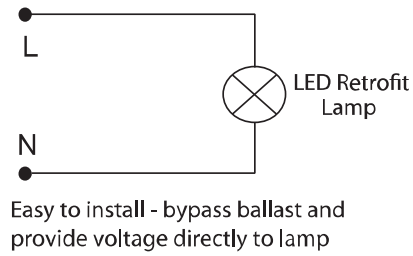

Regulatory Qualifications

cULus Listed (UL 1993/CSA C22.2 No. 1993)

cULus Classified (UL 1598C/CSA C22.2 No. 250.1)

Accessories

SP12714 120-277V Surge Protector

Revision: 05, 02-Jun 2022

Venture 45W LED Retrofit Lamp