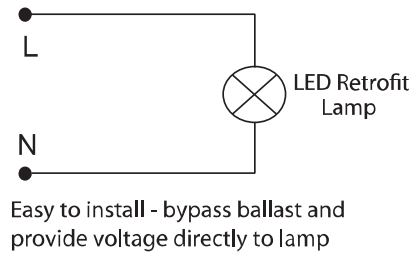

Regulatory Qualifications

cULus Listed (UL 1993/CSA C22.2 No. 1993)

cULus Classified (UL 1598C/CSA C22.2 No. 250.1)

Accessories

SP12714 120-277V Surge Protector

Revision: 04, 01-Jul 2022

Venture 27W LED Retrofit Lamp