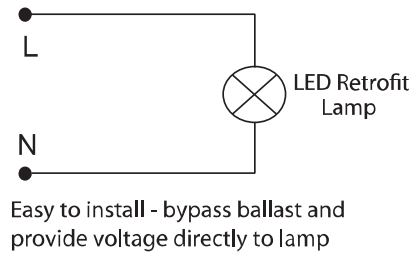

Venture 27W LED Retrofit Lamp