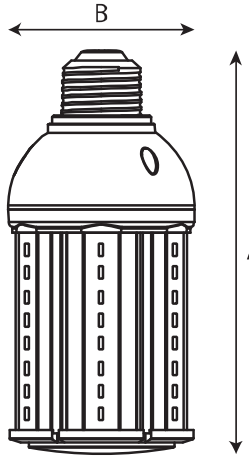

Venture 27W LED Retrofit Lamp