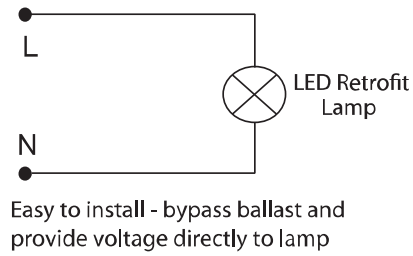

Venture 36W LED Retrofit Lamp