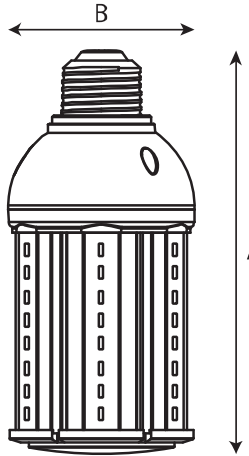

Venture 36W LED Retrofit Lamp