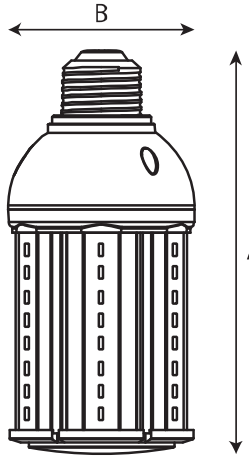

Physical Characteristics

Base Type	Mogul (E39)
Overall Length A	10.13" (257mm)
Diameter B	3.66" (93mm)
Weight	2.06 lbs (933 g)

Electrical Characteristics

Input Voltage Range	100-277V; 50/60Hz
Driver	Internal within lamp
Power Factor	≥ 90%
THD	≤ 20%

Regulatory Qualifications

cULus Listed (UL 1993/CSA C22.2 No. 1993)

cULus Classified (UL 1598C/CSA C22.2 No. 250.1)

Accessories

SP12714 120-277V Surge Protector

Revision: 06, 02-Jun 2022

Venture 45W LED Retrofit Lamp