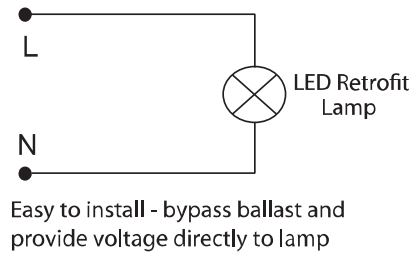

Regulatory Qualifications

cULus Listed (UL 1993/CSA C22.2 No. 1993)

cULus Classified (UL 1598C/CSA C22.2 No. 250.1)

Accessories

SP12714 120-277V Surge Protector

Revision: 06, 02-Jun 2022

Venture 45W LED Retrofit Lamp