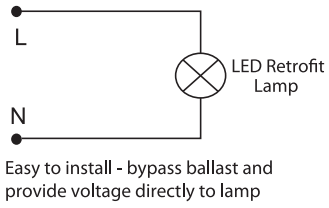

Regulatory Qualifications

cULus Listed (UL 1993/CSA C22.2 No. 1993)

cULus Classified (UL 1598C/CSA C22.2 No. 250.1)

Accessories

SP12714 – 120-277V Surge Protector

Venture 27W LED Retrofit Lamp

(800) 451-2606
Fax: (800) 451-2605
7905 Cochran Rd, Suite 300
Glenwillow, Ohio 44139
E-mail: Venture_Lighting@VentureLighting.com
VentureLighting.com