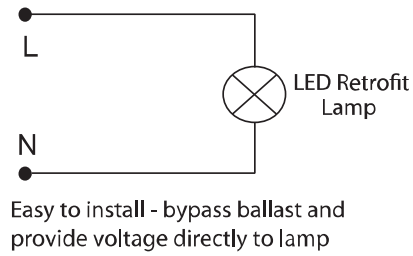

Regulatory Qualifications

cULus Listed (UL 1993/CSA C22.2 No. 1993)

cULus Classified (UL 1598C/CSA C22.2 No. 250.1)

Accessories

SP12714 120-277V Surge Protector

Revision: 05, 07-Sept 2021

Venture 36W LED Retrofit Lamp