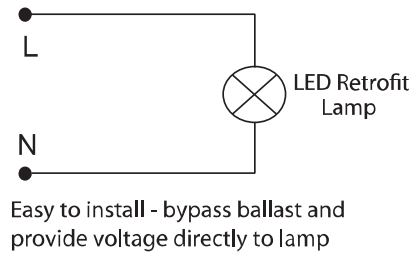

Regulatory Qualifications

cULus Listed (UL 1993/CSA C22.2 No. 1993)

cULus Classified (UL 1598C/CSA C22.2 No. 250.1)

Accessories

SP12714 120-277V Surge Protector

Revision: 04, 01-Jul 2021

Venture 36W LED Retrofit Lamp