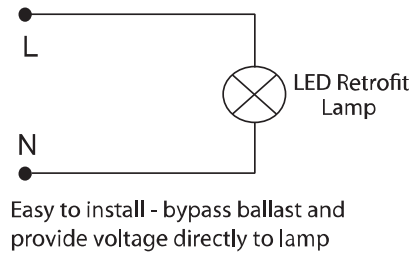

Venture 54W LED Retrofit Lamp