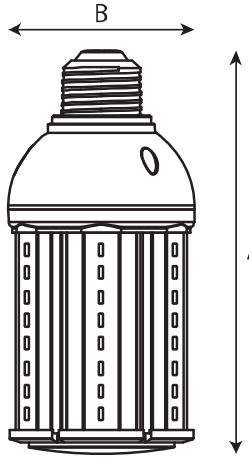

Venture 54W LED Retrofit Lamp