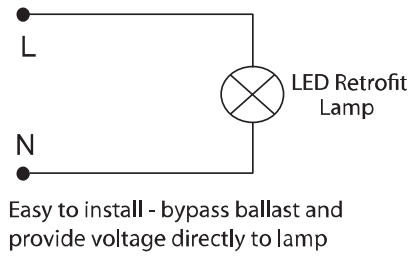

Regulatory Qualifications

cULus Listed (UL 1993/CSA C22.2 No. 1993)

cULus Classified (UL 1598C/CSA C22.2 No. 250.1)

Accessories

SP12714 120-277V Surge Protector

Revision: 03, 01-Jul 2022

Venture 100W LED Retrofit Lamp