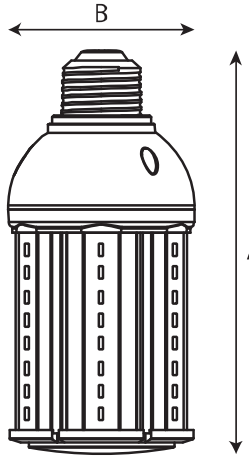

Venture 45W LED Retrofit Lamp