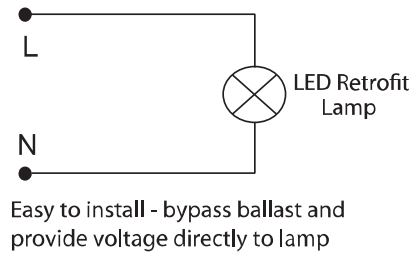

Venture 45W LED Retrofit Lamp