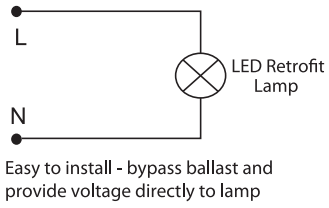

Regulatory Qualifications

cULus Listed (UL 1993/CSA C22.2 No. 1993)

cULus Classified (UL 1598C/CSA C22.2 No. 250.1)

Accessories

SP12714 – 120-277V Surge Protector

Venture 12W LED Retrofit Lamp

(800) 451-2606
Fax: (800) 451-2605
7905 Cochran Rd, Suite 300
Glenwillow, Ohio 44139
E-mail: Venture_Lighting@VentureLighting.com
VentureLighting.com