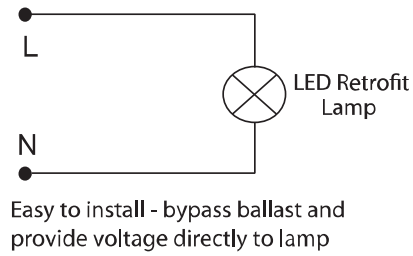

Regulatory Qualifications

cULus Listed (UL 1993/CSA C22.2 No. 1993)

cULus Classified (UL 1598C/CSA C22.2 No. 250.1)

Accessories

SP12714 120-277V Surge Protector

Revision: 04, 01-Jul 2022

Venture 54W LED Retrofit Lamp