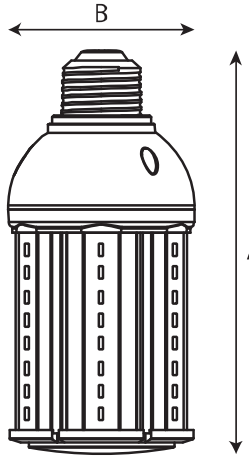

Venture 10W LED Retrofit Lamp