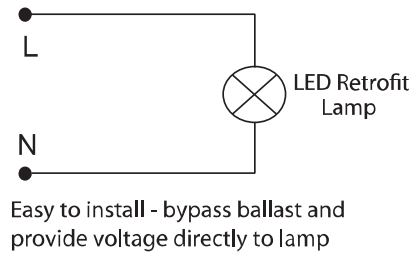

Regulatory Qualifications

cULus Listed (UL 1993/CSA C22.2 No. 1993)

cULus Classified (UL 1598C/CSA C22.2 No. 250.1)

Accessories

SP12714 120-277V Surge Protector

Revision: 03, 01-Jul 2022

Venture 54W LED Retrofit Lamp