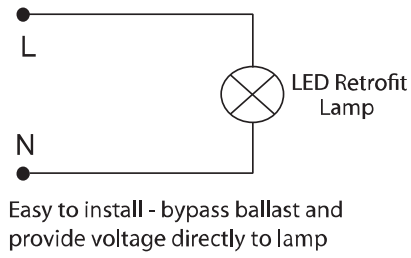

Venture 125W LED Retrofit Lamp