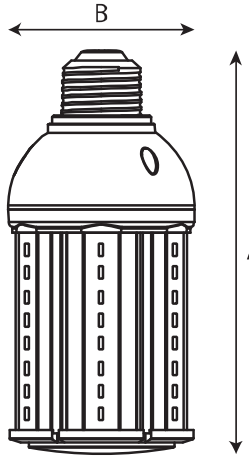

Venture 125W LED Retrofit Lamp