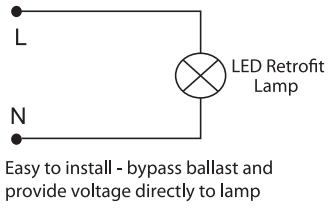

Regulatory Qualifications

cULus Listed (UL 1993/CSA C22.2 No. 1993)

cULus Classified (UL 1598C/CSA C22.2 No. 250.1)

Accessories

SP12714 – 120-277V Surge Protector

Venture 24W LED Retrofit Lamp

(800) 451-2606
Fax: (800) 451-2605
7905 Cochran Rd, Suite 300
Glenwillow, Ohio 44139
E-mail: Venture_Lighting@VentureLighting.com
VentureLighting.com