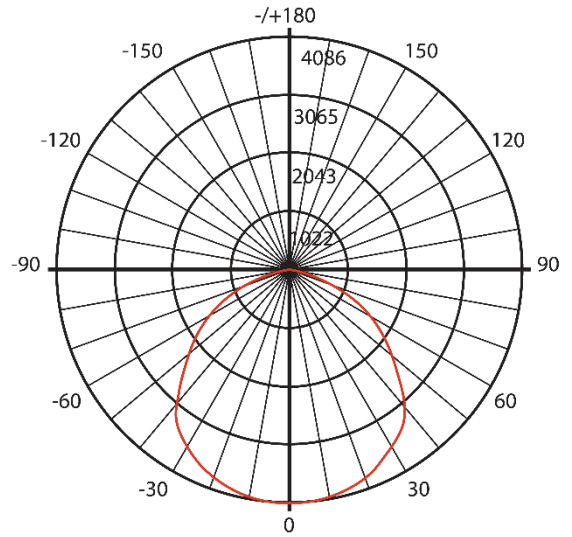

# Venture 90W LED High Bay Fixture

Luminous Intensity Distribution Diagram

HB64698

LN13597

LN13528

S1/S2 Factory Installed Sensor

NEMA L5-15P

NEMA L18-20P