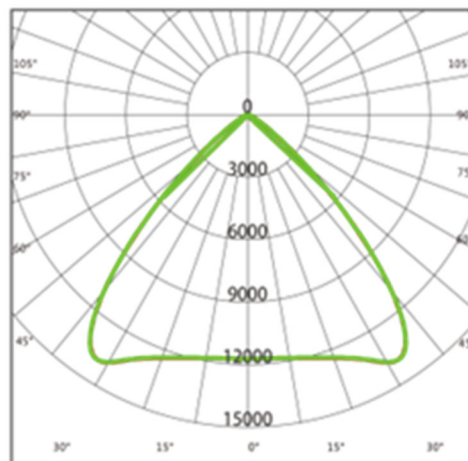

Venture 150W VSplash LED Highbay

Dimensions

NEMA L5-15P NEMA L6-15P NEMA L7-15P

NSF-Certified Plug Options*

"-PN1"- NEMA L5-15P for 120V

"-PN2"- NEMA L6-15P for 240V

"-PN3"- NEMA L7-15P for 277V

NOTE: * Add Suffix to Part# for Factory Installed option

(800) 451-2606

6675 Parkland Blvd., Suite 100

Solon, Ohio 44139 USA

Email: Venture_Lighting@VentureLighting.com

VentureLighting.com