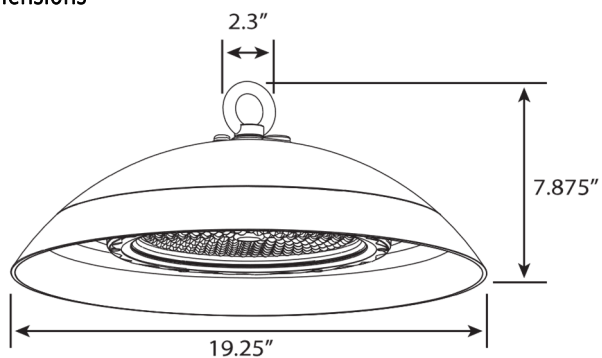

Venture 150W VSplash LED Highbay

Dimensions

NEMA L5-15P NEMA L6-15P NEMA L7-15P

NSF-Certified Plug Options*

"-PN1"- NEMA L5-15P for 120V

"-PN2"- NEMA L6-15P for 240V

"-PN3"- NEMA L7-15P for 277V

NOTE: * Add Suffix to Part# for Factory Installed option

(800) 451-2606

6675 Parkland Blvd., Suite 100

Solon, Ohio 44139 USA

Email: Venture_Lighting@VentureLighting.com

VentureLighting.com