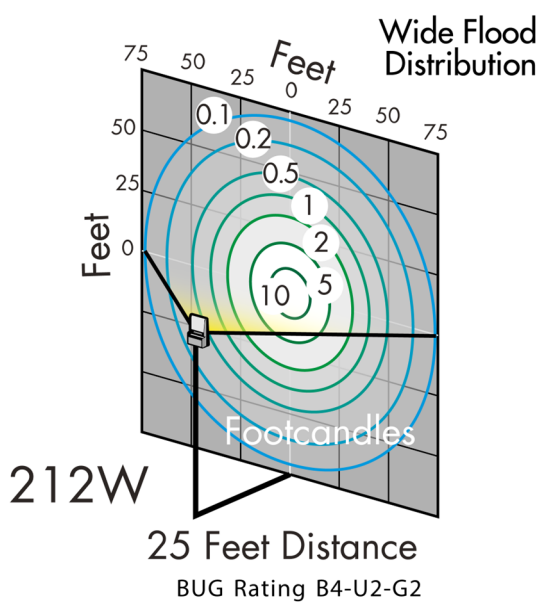

212W VFlood Mounting Accessories			
Part #	Description	Weight (lbs)	Accessory EPA
FL99436	U-Bracket for 212W Flood	1.6	0.11
FL22402	6" straight arm for square pole	1.3	0.13
FL26815	6" straight arm, 4" dia/ round pole	1.3	0.13
FL25107	Slipfitter fits into 2-3/8" mast arm (tenon)	3.3	0.19

FL26815

(800) 451-2606

6675 Parkland Blvd., Suite 100

Solon, Ohio 44139 USA

Email: Venture_Lighting@VentureLighting.com

VentureLighting.com