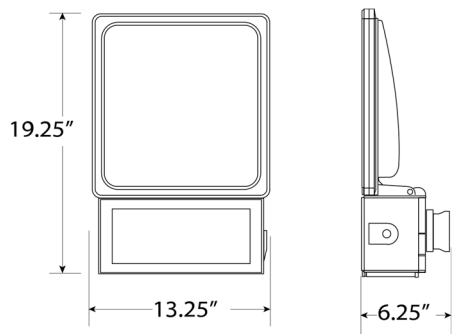

Venture VFlood – 212W LED Flood Light