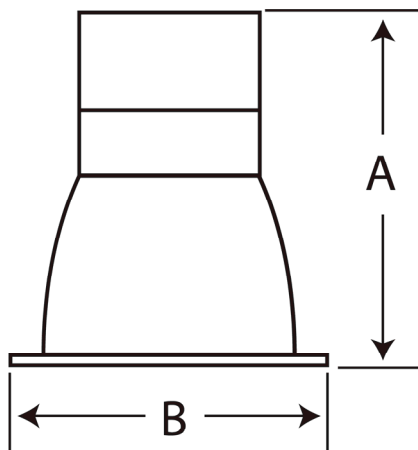

Physical Characteristics

Diameter	9.29"
Trim Color	White
Height	6.38"
Weight	2.3 lbs

Electrical Characteristics

Amperage Draw (Input Volts/Amperes)	120/0.35 208/0.21 240/0.18 277/0.16
-------------------------------------	-------------------------------------

Revision: 04, 26-Aug 2022

Venture 40W LED 8" 3000K Downlight

Dimensions

Diam. Type	A (in)	B (in)
8"	6.38"	9.29"

Accessories (Order as separate line items)

- KT65235 New construction kits for 8" downlight

(800) 451-2606