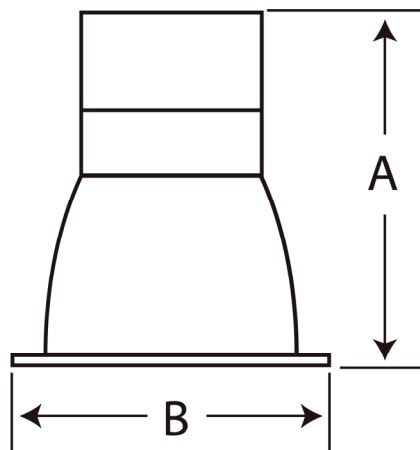

## Physical Characteristics

Diameter	9.29"
Trim Color	White
Height	6.38"
Weight	2.3 lbs

## Dimensions

Diam. Type	A (in)	B (in)
8"	6.38"	9.29"