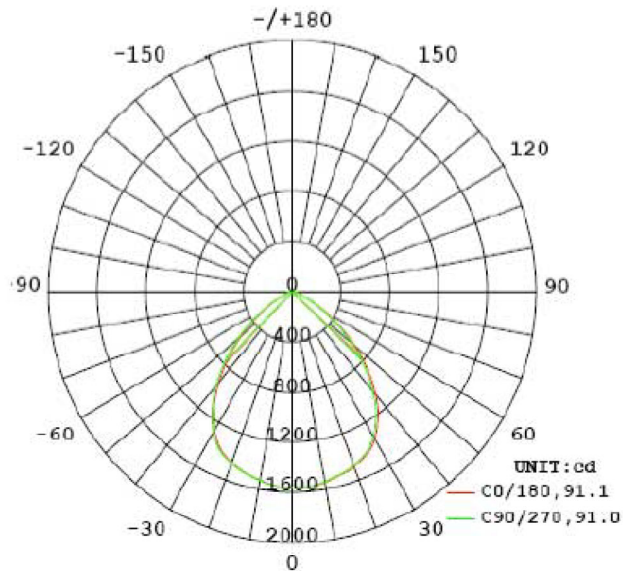

Physical Characteristics

Diameter	9.29"
Trim Color	White
Height	6.38"
Weight	2.3 lbs

Electrical Characteristics

Amperage Draw (Input Volts/Amperes)	120/0.35 208/0.21 240/0.18 277/0.16
-------------------------------------	-------------------------------------

Revision: 04, 26-Aug 2022

Venture 40W LED 8" 3000K Downlight

Dimensions

Diam. Type	A (in)	B (in)
8"	6.38"	9.29"

Accessories (Order as separate line items)

- KT65235 New construction kits for 8" downlight

(800) 451-2606