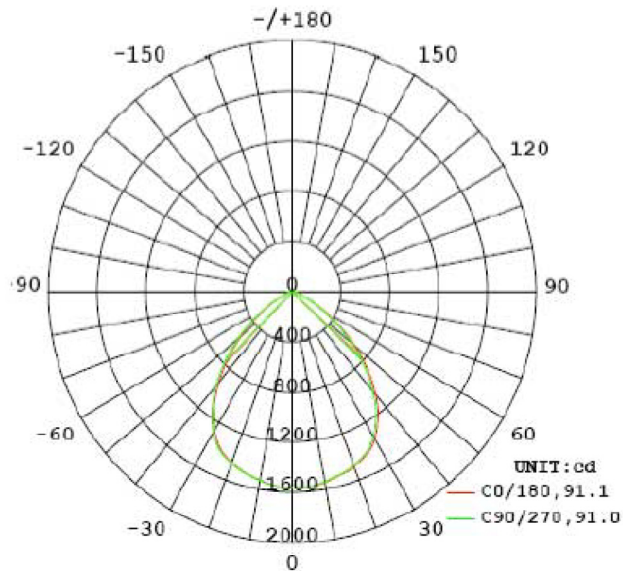

Venture 40W LED 8" 3000K Downlight

Dimensions

Diam. Type	A (in)	B (in)
8"	6.38"	9.29"

Accessories (Order as separate line items)

- ☐ KT65235 New construction kits for 8" downlight

(800) 451-2606

7905 Cochran Road, Suite 300

Glenwillow, Ohio 44139 USA

Email: Venture_Lighting@VentureLighting.com

VentureLighting.com