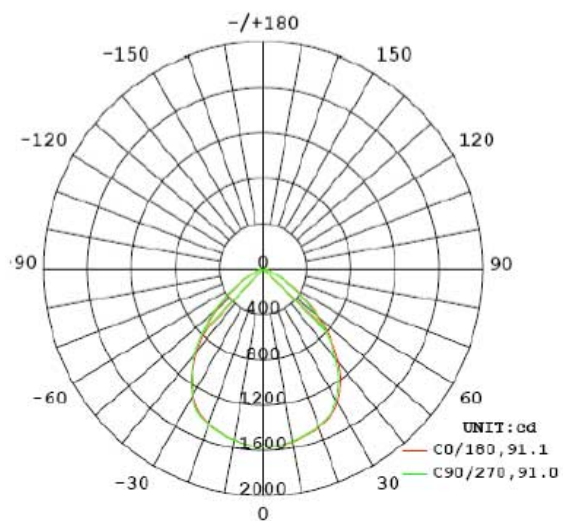

Venture 40W LED 8" 3000K Downlight

Diam. Type	A (in)	B (in)
8"	6.38"	9.29"

Accessories (Order as separate line items)

- ☐ KT65235 New construction kits for 8" downlight

(800) 451-2606
Fax: (800) 451-2605
7905 Cochran Rd, Suite 300
Glenwillow, Ohio 44139
E-mail: Venture_Lighting@VentureLighting.com
VentureLighting.com