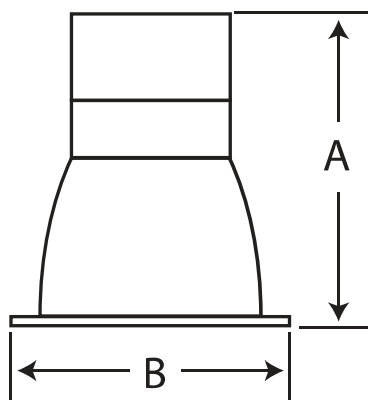

Venture 40W LED 8" 3000K Downlight

Diam. Type	A (in)	B (in)
8"	6.38"	9.29"