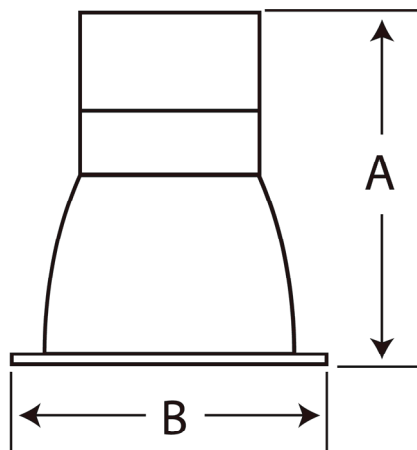

Physical Characteristics

Diameter	7.48"
Trim Color	White
Height	5.68"
Weight	1.85 lbs

Electrical Characteristics

Amperage Draw (Input Volts/Amperes)	120/0.15 208/0.09 240/0.08 277/0.07
-------------------------------------	-------------------------------------

Revision: 03, 08-Jun 2022

Venture 18W LED 6" 5000K Downlight

Dimensions

Diam. Type	A (in)	B (in)
6"	5.68"	7.48"

(800) 451-2606

7905 Cochran Road, Suite 300

Glenwillow, Ohio 44139 USA

Email: Venture_Lighting@VentureLighting.com