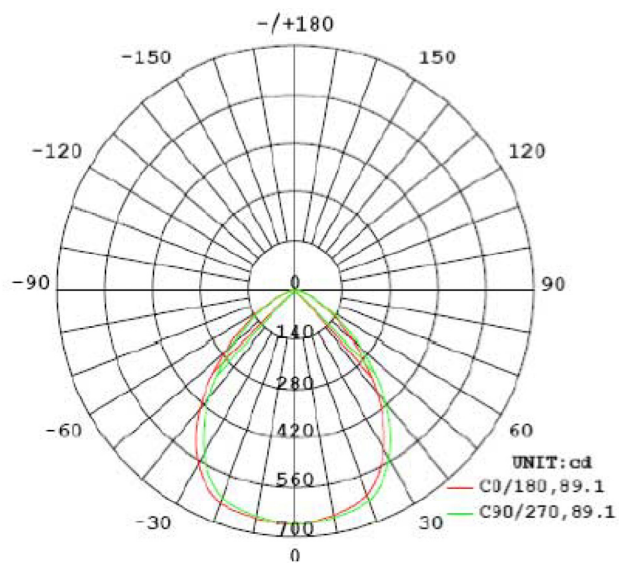

Physical Characteristics

Diameter	7.48"
Trim Color	White
Height	5.68"
Weight	1.85 lbs

Electrical Characteristics

Amperage Draw (Input Volts/Amperes)	120/0.15 208/0.09 240/0.08 277/0.07
-------------------------------------	-------------------------------------

Revision: 03, 08-Jun 2022

Venture 18W LED 6" 5000K Downlight

Dimensions

Diam. Type	A (in)	B (in)
6"	5.68"	7.48"

(800) 451-2606

7905 Cochran Road, Suite 300

Glenwillow, Ohio 44139 USA

Email: Venture_Lighting@VentureLighting.com