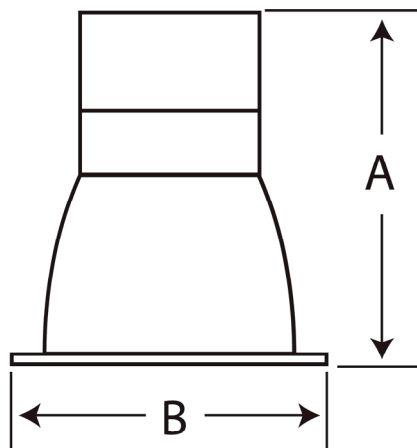

Venture 18W LED 6" 4000K Downlight

Dimensions

Diam. Type	A (in)	B (in)
6"	5.68"	7.48"