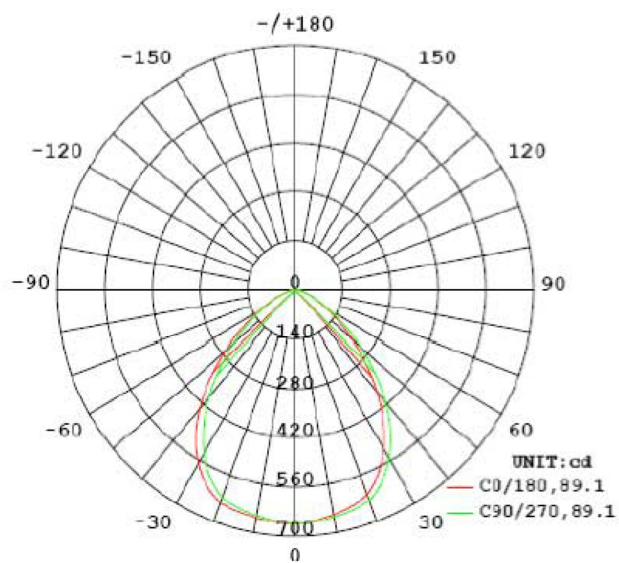

Venture 18W LED 6" 4000K Downlight

Dimensions

Diam. Type	A (in)	B (in)
6"	5.68"	7.48"

(800) 451-2606

7905 Cochran Road, Suite 300

Glenwillow, Ohio 44139 USA

Email: Venture_Lighting@VentureLighting.com

VentureLighting.com