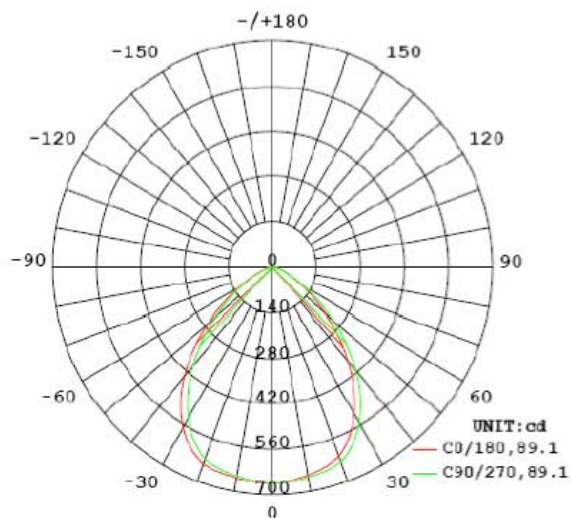

Venture 18W LED 6" Downlight

Diam. Type	A (in)	B (in)
6"	5.68"	7.48"

(800) 451-2606
Fax: (800) 451-2605
7905 Cochran Rd, Suite 300
Glenwillow, Ohio 44139
E-mail: Venture_Lighting@VentureLighting.com
VentureLighting.com