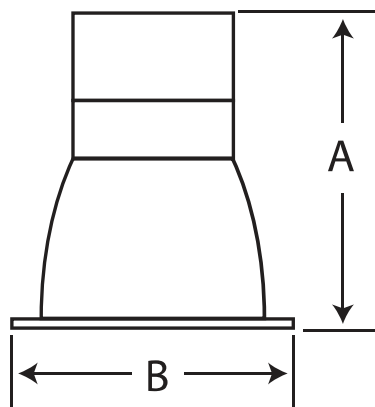

Physical Characteristics

Diameter	7.48"
Trim Color	White
Height	5.68"
Weight	1.85 lbs

Electrical Characteristics

Amperage Draw (Input Volts/Amps)	120/0.15 208/0.09 240/0.08 277/0.07
----------------------------------	-------------------------------------

†Operating temperature range for Battery Backup.

Venture 18W LED 6" Downlight

Diam. Type	A (in)	B (in)
6"	5.68"	7.48"

(800) 451-2606
 Fax: (800) 451-2605
 7905 Cochran Rd, Suite 300
 Glenwillow, Ohio 44139
 E-mail: Venture_Lighting@VentureLighting.com
VentureLighting.com