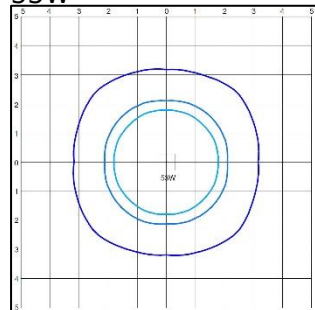

Cascade Recessed Canopy

Photometrics

Mounted at 10ft

Grid is multiples of Mounting Height

21W

0.1
0.5
1.0

27W

44W

53W

Performance Data

Wattage	CCT	Lumen Output	CRI	Rated Life	Calculated L70 @ 25C Ambient†	Operating Temperature
21W	4000K	3300	≥70	50,000	>190,000	- 40°F to 104°F (-40°C to 40°C)
	5000K					
27W	4000K	4100				
	5000K					
44W	4000K	6600				
	5000K					
53W	4000K	8200				
	5000K					

† Lumen maintenance data is based on LED testing per IESNA LM-80 and projected per IESNA TM-21

Dimensions

Weight: 8 to 9.75 lbs

(800) 451-2606

7905 Cochran Road, Suite 300

Glenwillow, Ohio 44139 USA

Email: Venture_Lighting@VentureLighting.com

VentureLighting.com