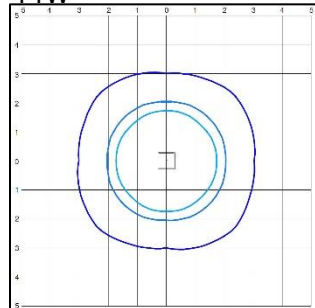

Cascade Recessed Canopy

Photometrics

Mounted at 10ft

Grid is multiples of Mounting Height

21W

0.1
0.5
1.0

27W

44W

53W

Performance Data

Wattage	CCT	Lumen Output	CRI	Rated Life	Calculated L70 @ 25C Ambient†	Operating Temperature
21W	4000K	3300	≥70	50,000	>190,000	- 40°F to 104°F (-40°C to 40°C)
	5000K					
27W	4000K	4100				
	5000K					
44W	4000K	6600				
	5000K					
53W	4000K	8200				
	5000K					

† Lumen maintenance data is based on LED testing per IESNA LM-80 and projected per IESNA TM-21

Dimensions

Weight: 8 to 9.75 lbs

(800) 451-2606

7905 Cochran Road, Suite 300

Glenwillow, Ohio 44139 USA

Email: Venture_Lighting@VentureLighting.com

VentureLighting.com