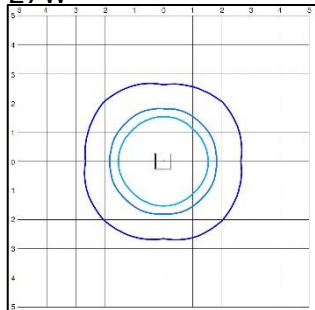

Cascade Recessed Canopy

Photometrics

Mounted at 10ft

Grid is multiples of Mounting Height

21W

0.1
0.5
1.0

27W

44W

53W

Performance Data

Wattage	CCT	Lumen Output	CRI	Rated Life	Calculated L70 @ 25C Ambient†	Operating Temperature
21W	4000K	3300	≥70	50,000	>190,000	- 40°F to 104°F (-40°C to 40°C)
	5000K					
27W	4000K	4100				
	5000K					
44W	4000K	6600				
	5000K					
53W	4000K	8200				
	5000K					

† Lumen maintenance data is based on LED testing per IESNA LM-80 and projected per IESNA TM-21

Dimensions

Weight: 8 to 9.75 lbs

(800) 451-2606

7905 Cochran Road, Suite 300

Glenwillow, Ohio 44139 USA

Email: Venture_Lighting@VentureLighting.com

VentureLighting.com