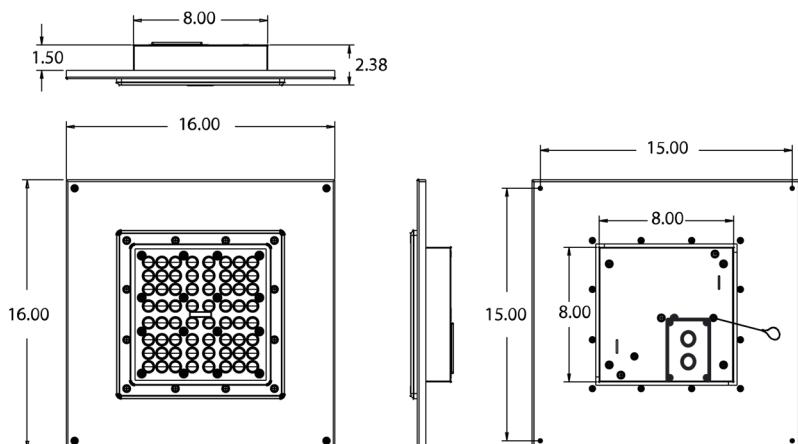

Physical Characteristics

Fixture Color	White
Length	16.0"
Width	16.0"
Height	2.4"
Weight	6.8 lbs

Electrical Characteristics

Amperage Draw (Input Volts/Amps)	120/0.21 208/0.12 240/0.10 277/0.09
Surge Protection	10kA

Dimensions

Luminous Intensity Distribution Diagram

41W Distribution Shown
BUG Rating B1-U0-G0

(800) 451-2606

7905 Cochran Road, Suite 300

Glenwillow, Ohio 44139 USA

Email: Venture_Lighting@VentureLighting.com