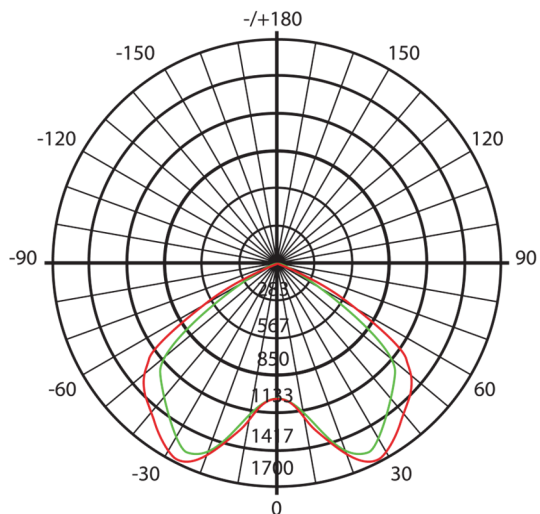

Physical Characteristics

Fixture Color	White
Length	16.0"
Width	16.0"
Height	2.4"
Weight	6.8 lbs

Electrical Characteristics

Amperage Draw (Input Volts/Amps)	120/0.21 208/0.12 240/0.10 277/0.09
Surge Protection	10kA

Dimensions

Luminous Intensity Distribution Diagram

41W Distribution Shown
BUG Rating B1-U0-G0

(800) 451-2606

7905 Cochran Road, Suite 300

Glenwillow, Ohio 44139 USA

Email: Venture_Lighting@VentureLighting.com