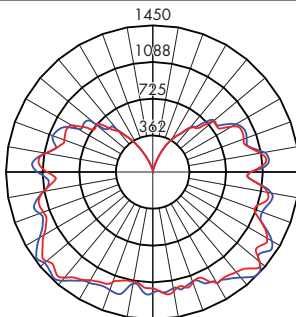

Photometrics