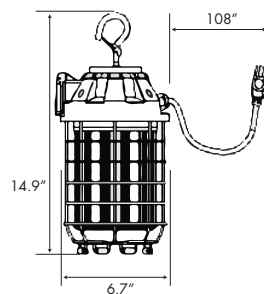

Dimensions

(800) 451-2606

7905 Cochran Road, Suite 300

Glenwillow, Ohio 44139 USA

E-mail: Venture_Lighting@VentureLighting.com

VentureLighting.com