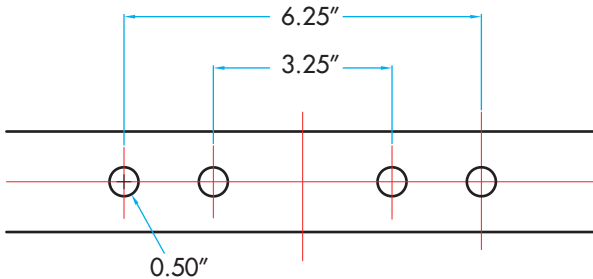

VFLOOD ACCESSORIES DRILL TEMPLATE NOT TO SCALE

FL99436 - U-Bracket for 212W

FL22402 - 6" straight arm

FL64171 - U-Bracket for 121W

FL25107 - Slipfitter

FL26815 - 6" round pole arm

(877) 281-1233
 Fax: (877) 294-2829
 2451 Enterprise Parkway East
 Twinsburg, Ohio 44087 USA
 E-mail: venture@adlt.com
VentureLighting.com