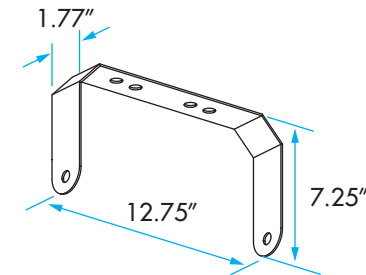

VFLOOD ACCESSORIES DRILL TEMPLATE NOT TO SCALE

FL99436 - U-Bracket for 212W

FL22402 - 6" straight arm

FL64171 - U-Bracket for 121W

FL25107 - Slipfitter

FL26815 - 6" round pole arm

(877) 281-1233
 Fax: (877) 294-2829
 2451 Enterprise Parkway East
 Twinsburg, Ohio 44087 USA
 E-mail: venture@adlt.com
VentureLighting.com