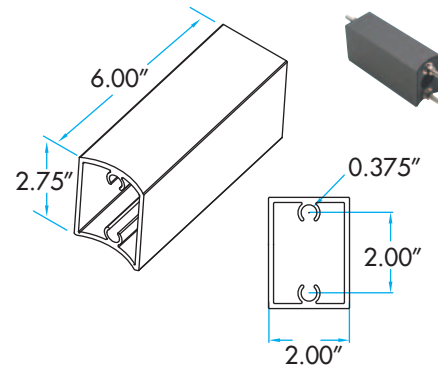

VFLOOD ACCESSORIES DRILL TEMPLATE NOT TO SCALE

FL99436 - U-Bracket for 212W

FL22402 - 6" straight arm

FL64171 - U-Bracket for 121W

FL25107 - Slipfitter

FL26815 - 6" round pole arm

(877) 281-1233
 Fax: (877) 294-2829
 2451 Enterprise Parkway East
 Twinsburg, Ohio 44087 USA
 E-mail: venture@adlt.com
VentureLighting.com