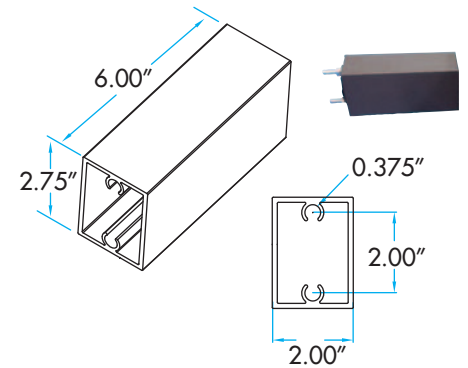

VFLOOD ACCESSORIES DRILL TEMPLATE NOT TO SCALE

FL99436 - U-Bracket for 212W

FL22402 - 6" straight arm

FL64171 - U-Bracket for 121W

FL25107 - Slipfitter

FL26815 - 6" round pole arm

(877) 281-1233
 Fax: (877) 294-2829
 2451 Enterprise Parkway East
 Twinsburg, Ohio 44087 USA
 E-mail: venture@adlt.com
VentureLighting.com