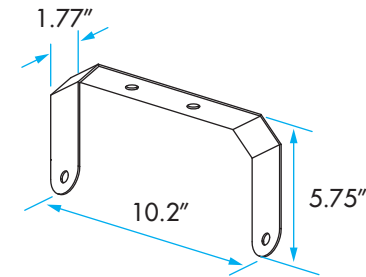

VFLOOD ACCESSORIES DRILL TEMPLATE NOT TO SCALE

FL99436 - U-Bracket for 212W

FL22402 - 6" straight arm

FL64171 - U-Bracket for 121W

FL25107 - Slipfitter

FL26815 - 6" round pole arm

(877) 281-1233
 Fax: (877) 294-2829
 2451 Enterprise Parkway East
 Twinsburg, Ohio 44087 USA
 E-mail: venture@adlt.com
VentureLighting.com