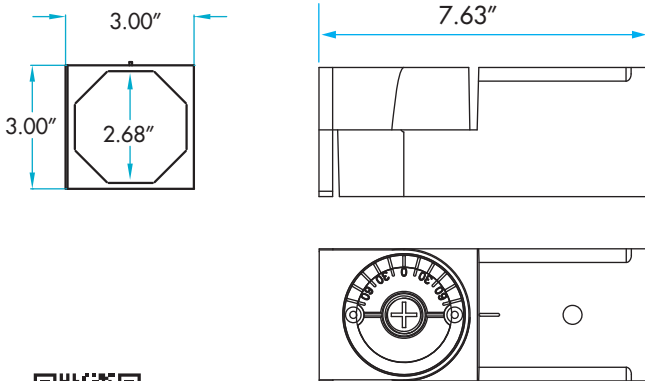

VFLOOD ACCESSORIES DRILL TEMPLATE NOT TO SCALE

FL99436 - U-Bracket for 212W

FL22402 - 6" straight arm

FL64171 - U-Bracket for 121W

FL25107 - Slipfitter

FL26815 - 6" round pole arm

(877) 281-1233
 Fax: (877) 294-2829
 2451 Enterprise Parkway East
 Twinsburg, Ohio 44087 USA
 E-mail: venture@adlt.com
VentureLighting.com