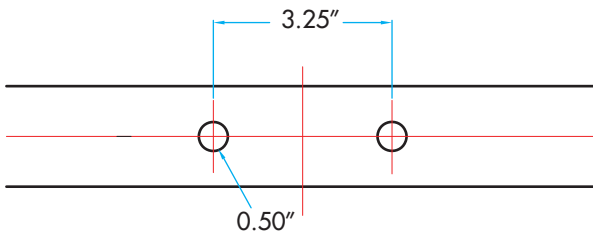

VFLOOD ACCESSORIES DRILL TEMPLATE NOT TO SCALE

FL99436 - U-Bracket for 212W

FL22402 - 6" straight arm

FL64171 - U-Bracket for 121W

FL25107 - Slipfitter

FL26815 - 6" round pole arm

(877) 281-1233
 Fax: (877) 294-2829
 2451 Enterprise Parkway East
 Twinsburg, Ohio 44087 USA
 E-mail: venture@adlt.com
VentureLighting.com