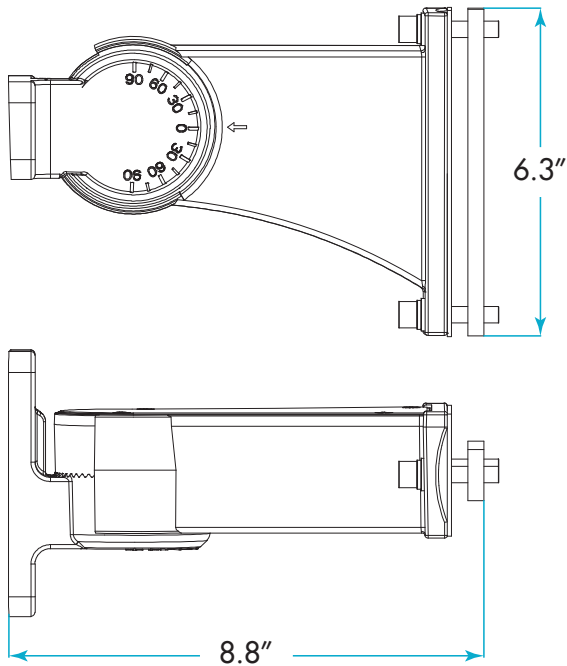

SELECT-PRO AREA LIGHTS MOUNTING ARM OPTIONS NOT TO SCALE

AC17347 - Round/Square Pole Arm

AC17341 - Slipfitter

AC17343 - 150W U-Bracket

AC17345 - 300W U-Bracket

(800) 451-2606

7905 Cochran Rd., Suite 300
Glenwillow, Ohio 44139 USA
E-mail: Venture_Lighting@VentureLighting.com