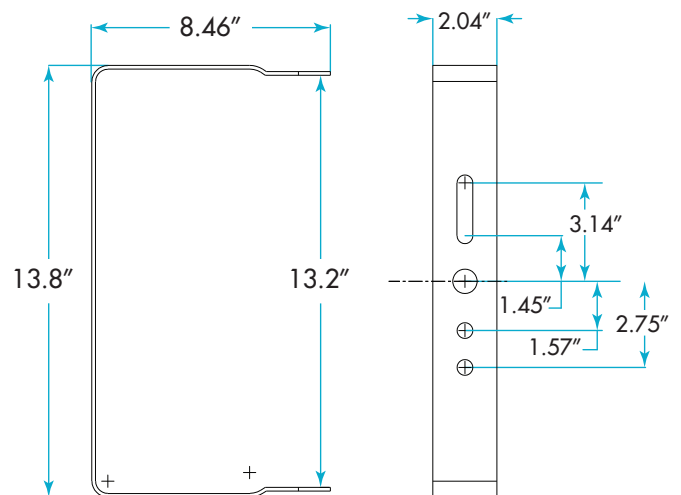

SELECT-PRO AREA LIGHTS MOUNTING ARM OPTIONS NOT TO SCALE

AC17347 - Round/Square Pole Arm

AC17341 - Slipfitter

AC17343 - 150W U-Bracket

AC17345 - 300W U-Bracket

(800) 451-2606

7905 Cochran Rd., Suite 300
Glenwillow, Ohio 44139 USA
E-mail: Venture_Lighting@VentureLighting.com