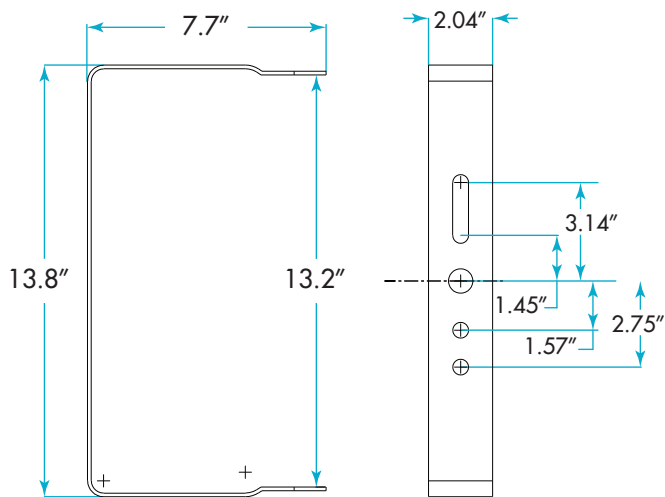

SELECT-PRO AREA LIGHTS MOUNTING ARM OPTIONS NOT TO SCALE

AC17347 - Round/Square Pole Arm

AC17341 - Slipfitter

AC17343 - 150W U-Bracket

AC17345 - 300W U-Bracket

(800) 451-2606

7905 Cochran Rd., Suite 300
Glenwillow, Ohio 44139 USA
E-mail: Venture_Lighting@VentureLighting.com