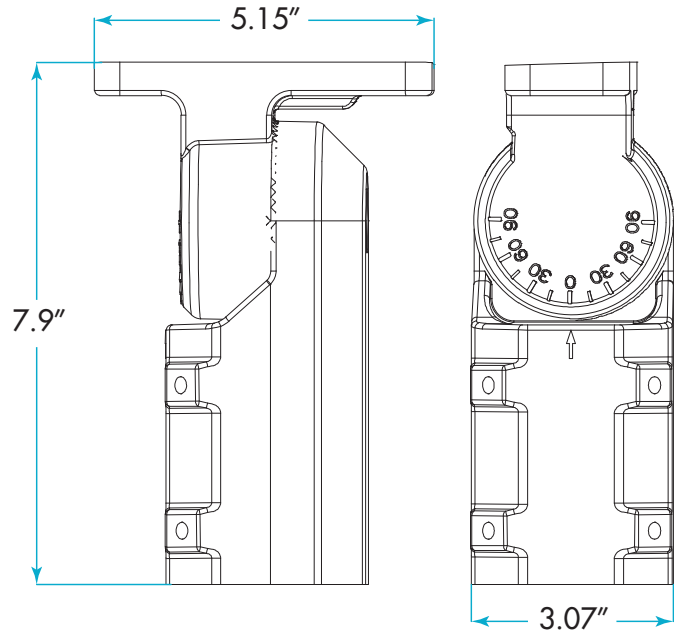

SELECT-PRO AREA LIGHTS MOUNTING ARM OPTIONS NOT TO SCALE

AC17347 - Round/Square Pole Arm

AC17341 - Slipfitter

AC17343 - 150W U-Bracket

AC17345 - 300W U-Bracket

(800) 451-2606

7905 Cochran Rd., Suite 300
Glenwillow, Ohio 44139 USA
E-mail: Venture_Lighting@VentureLighting.com