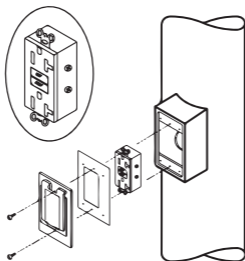

GFI Options

For customers who would like an option to power holiday decorations, speakers for a street event, or other small equipment used for pole or street maintenance, a 120V GFCI receptacle can be mounted into the pole. The receptacle is a 20 Amp 120V Duplex GFCI and is weather resistant (WR) and UL approved.

GFCI Receptacle mounted to pole