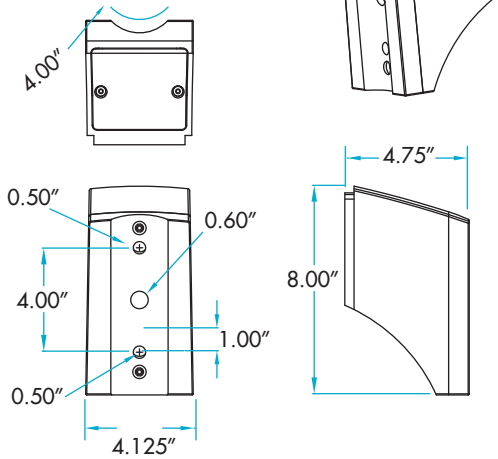

380W-480W ENVIRON ACCESSORIES DRILL TEMPLATE NOT TO SCALE

EN14628 - Round Pole

EN27395 - Square Pole

EN36717 - Slipfitter

EN38159
Mast Arm (Horizontal Tenon)

(877) 281-1233

Fax: (877) 294-2829
2451 Enterprise Parkway East
Twinsburg, Ohio 44087 USA
E-mail: venture@adlt.com