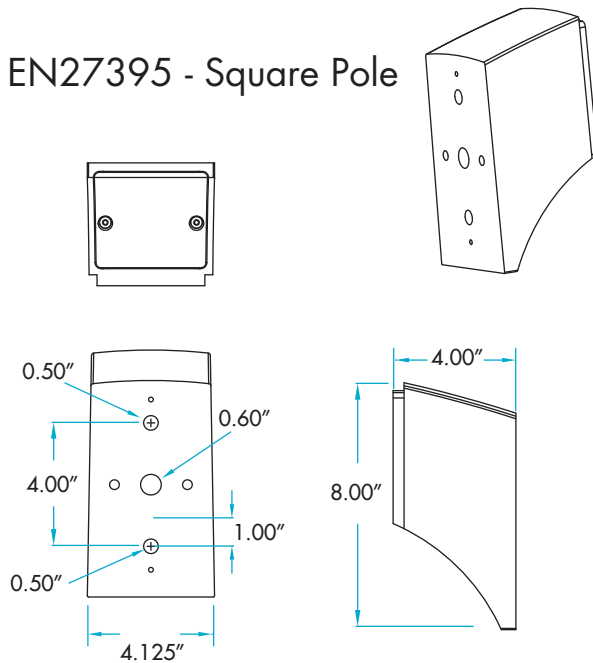

380W-480W ENVIRON ACCESSORIES DRILL TEMPLATE NOT TO SCALE

EN14628 - Round Pole

EN27395 - Square Pole

EN36717 - Slipfitter

EN38159
Mast Arm (Horizontal Tenon)

(877) 281-1233

Fax: (877) 294-2829
2451 Enterprise Parkway East
Twinsburg, Ohio 44087 USA
E-mail: venture@adlt.com