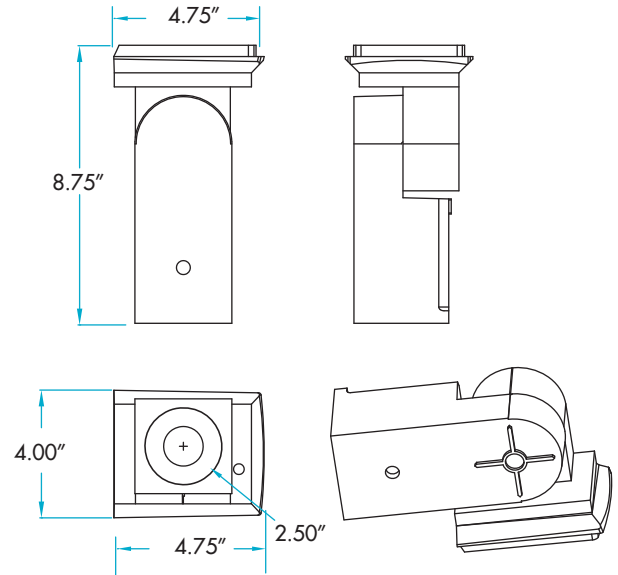

380W-480W ENVIRON ACCESSORIES DRILL TEMPLATE NOT TO SCALE

EN14628 - Round Pole

EN27395 - Square Pole

EN36717 - Slipfitter

EN38159
Mast Arm (Horizontal Tenon)

(877) 281-1233

Fax: (877) 294-2829
2451 Enterprise Parkway East
Twinsburg, Ohio 44087 USA
E-mail: venture@adlt.com