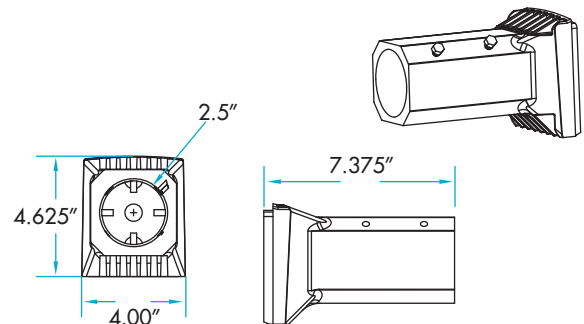

380W-480W ENVIRON ACCESSORIES DRILL TEMPLATE NOT TO SCALE

EN14628 - Round Pole

EN27395 - Square Pole

EN36717 - Slipfitter

EN38159
Mast Arm (Horizontal Tenon)

(877) 281-1233

Fax: (877) 294-2829
2451 Enterprise Parkway East
Twinsburg, Ohio 44087 USA
E-mail: venture@adlt.com