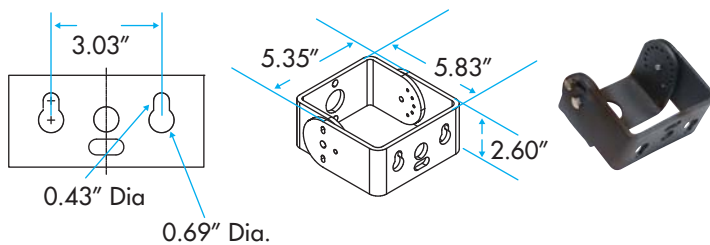

NOT TO SCALE

FL21782 - Large U-Bracket for 285W

FL23874 - Small U-Bracket for 285W

FL15614 Square pole arm

FL25412 - Slipfitter

FL28174 Round pole arm

(800) 451-2606

Fax: (800) 451-2605
2451 Enterprise Parkway East
Twinsburg, Ohio 44087 USA
E-mail: venture@adlt.com