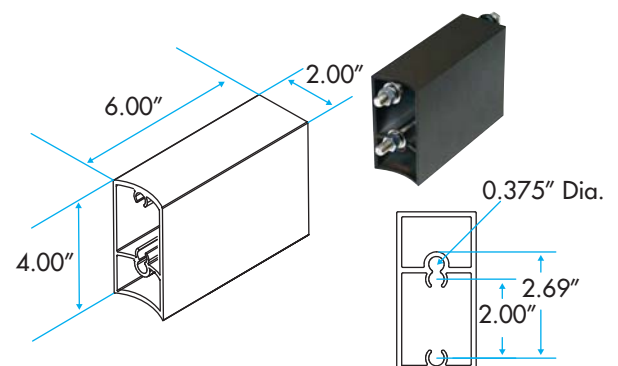

NOT TO SCALE

FL21782 - Large U-Bracket for 285W

FL23874 - Small U-Bracket for 285W

FL15614 Square pole arm

FL25412 - Slipfitter

FL28174 Round pole arm

(800) 451-2606

Fax: (800) 451-2605
2451 Enterprise Parkway East
Twinsburg, Ohio 44087 USA
E-mail: venture@adlt.com