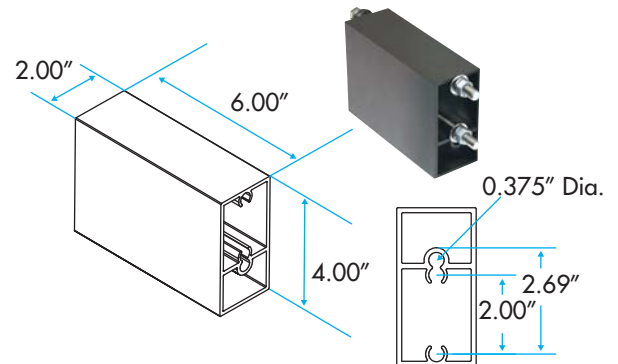

NOT TO SCALE

FL21782 - Large U-Bracket for 285W

FL23874 - Small U-Bracket for 285W

FL15614 Square pole arm

FL25412 - Slipfitter

FL28174 Round pole arm

(800) 451-2606

Fax: (800) 451-2605
2451 Enterprise Parkway East
Twinsburg, Ohio 44087 USA
E-mail: venture@adlt.com