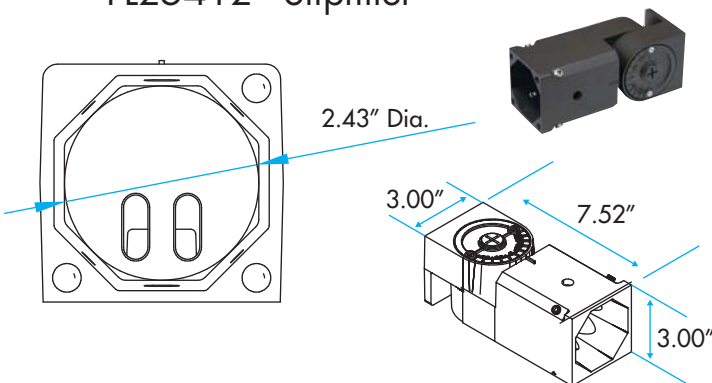

NOT TO SCALE

FL21782 - Large U-Bracket for 285W

FL23874 - Small U-Bracket for 285W

FL15614 Square pole arm

FL25412 - Slipfitter

FL28174 Round pole arm

(800) 451-2606

Fax: (800) 451-2605
2451 Enterprise Parkway East
Twinsburg, Ohio 44087 USA
E-mail: venture@adlt.com