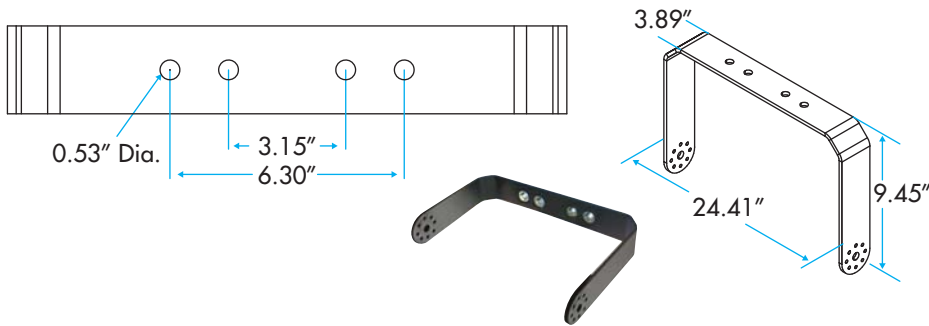

NOT TO SCALE

FL21782 - Large U-Bracket for 285W

FL23874 - Small U-Bracket for 285W

FL15614 Square pole arm

FL25412 - Slipfitter

FL28174 Round pole arm

(800) 451-2606

Fax: (800) 451-2605
2451 Enterprise Parkway East
Twinsburg, Ohio 44087 USA
E-mail: venture@adlt.com