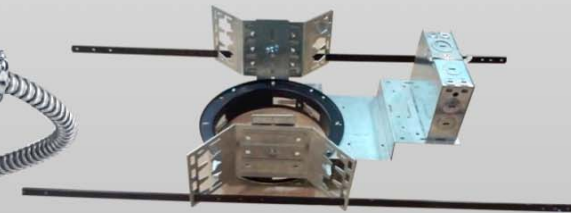

New Construction Kit

- 0-10V Dimming
- Damp Location
- 4K Color
- Housing Unit Available