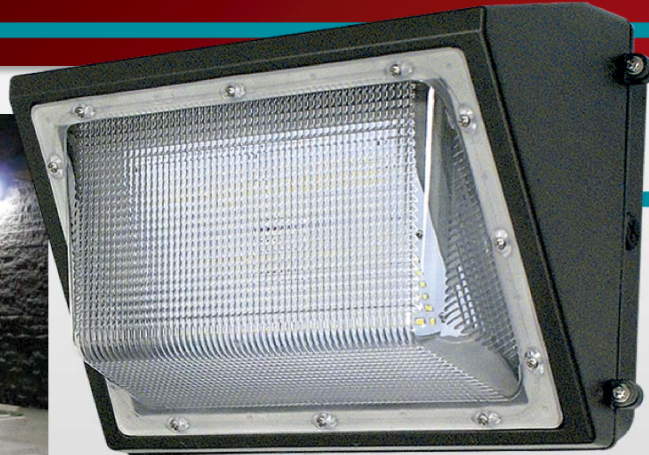

Wallpacks

4000K HID-style Wallpacks

<u>Wattage</u>	<u>Lumens</u>
80W	9880
120W	14770

- UL rated for wet locations
- 120-277V input
- 4K standard, 5K also available