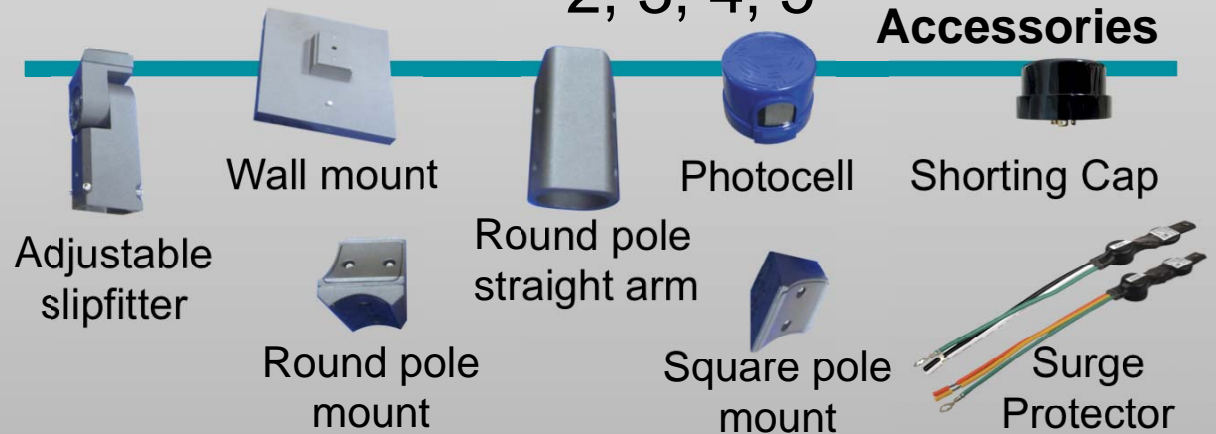

Area Lighting Fixtures

Optional motion sensor factory installed

Environ

Wattage	5K Lumens
120W	13560
150W	18240
200W	25690
380W	42660
480W	54260

Distribution Types Available

2, 3, 4, 5

Accessories

Real Comparisons: Parking Lot