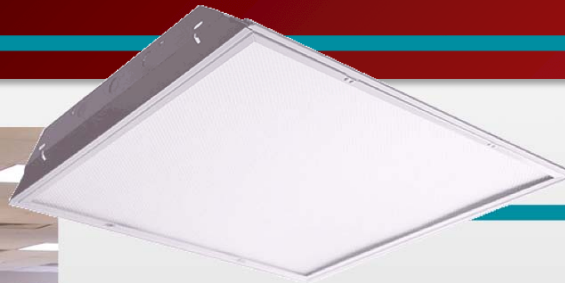

NEW: LED Troffers

Troffers

Size	Wattage	Color	Lumens
2x2	32W	4K	3720
2x2	32W	35K	3650
2x4	42W	4K	4500
2x4	42W	35K	4380

- 4000K and 3500K
- Rated for damp locations
- 0-10V Dimming
- IC Rated
- **In stock and available to ship today!**