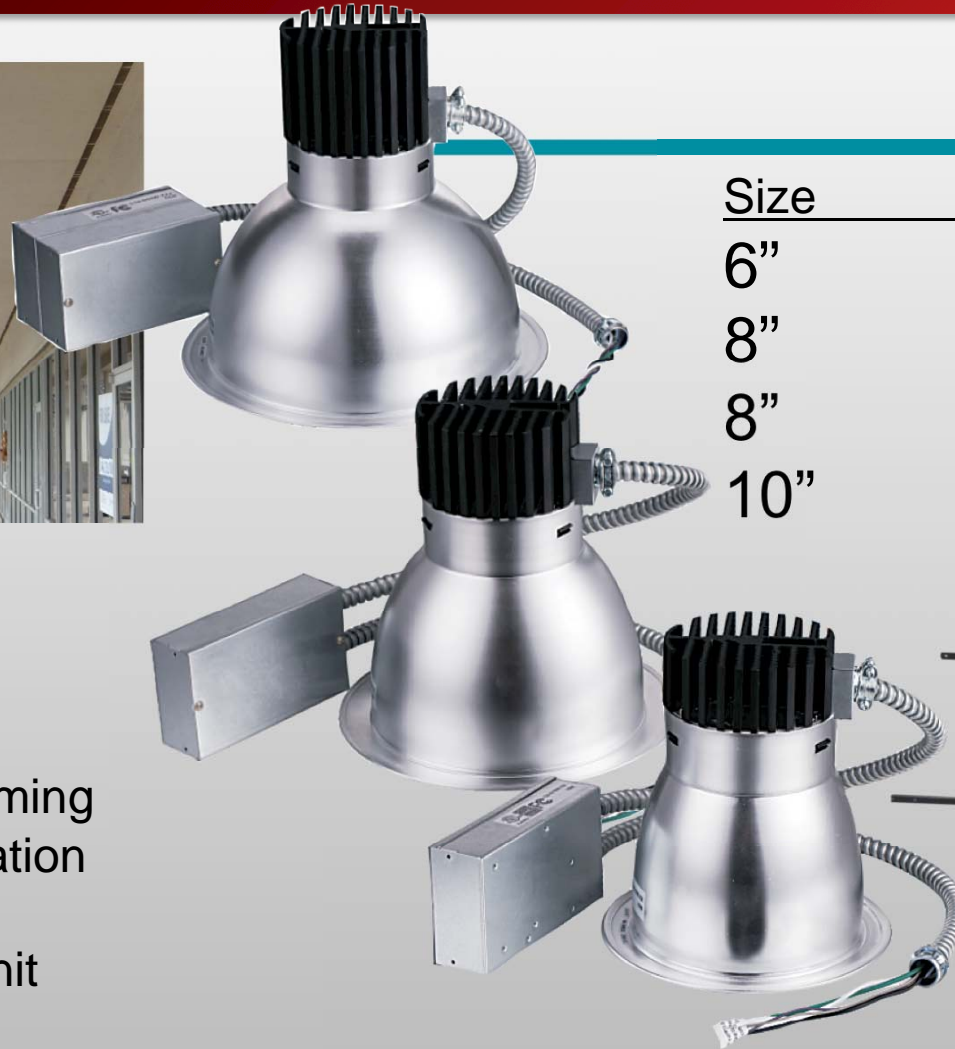

LED Recessed Downlight Updates

LED Downlights

Size	Wattage	Lumens
6"	18W	1440
8"	40W	2870
8"	54W	4100
10"	54W	3790