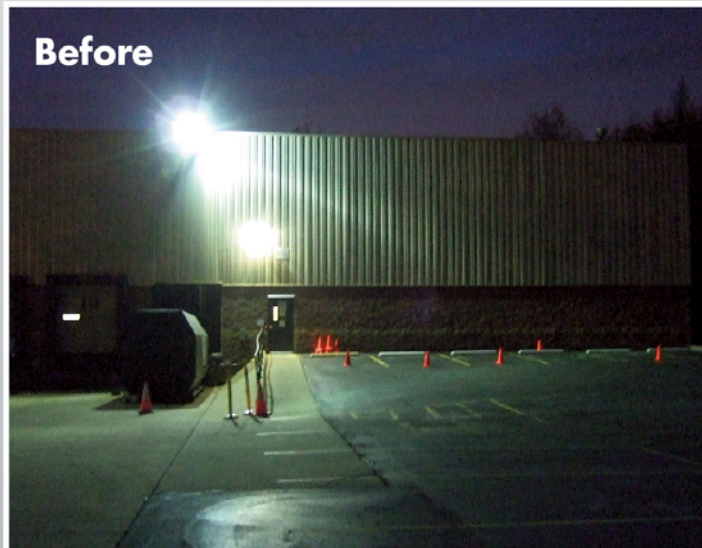

Photocell

Surge Protector

Wallpacks and Floods

**Cardinal Health
Twinsburg, OH**

81W Defender
LED wallpacks,
and 212W VFlood
LED systems

Real Comparisons: Building Exterior

**Shopping Center
Receiving Area**
400W MH Retrofitted
with 81W LED
wallpacks