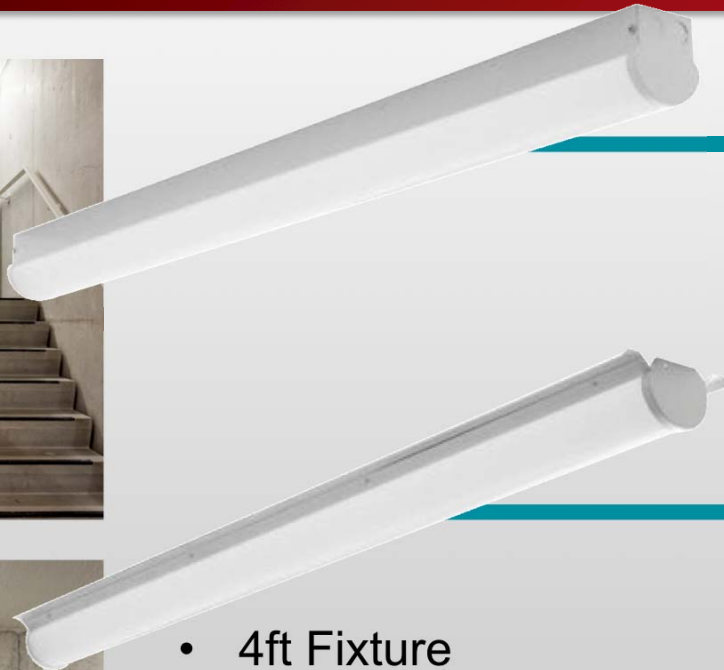

NEW: Linear Strip Lighting

Linear Strip

<u>Wattage</u>	<u>Lumens</u>
40W	4200

Linear Strip Retrofit Kits

<u>Wattage</u>	<u>Lumens</u>
35W	4600

- 4ft Fixture
- Plastic Clips
- 0-10V Dimming
- Surface, Pendant, or Stem Mounting
- V-Hook included
- 4000K
- **In stock and available to ship today!**