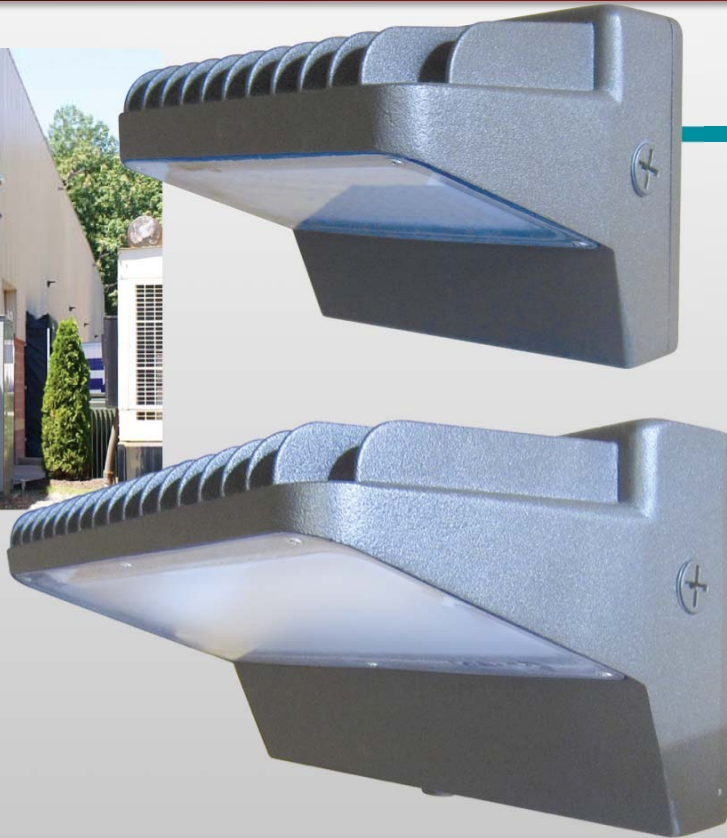

Wallpacks

Defender

<u>Wattage</u>	<u>Lumens</u>
44W	5010
81W	9525

- Excellent life and lumens
- Rugged die cast housing with a durable powder coating finish
- 5K standard, 4K also available