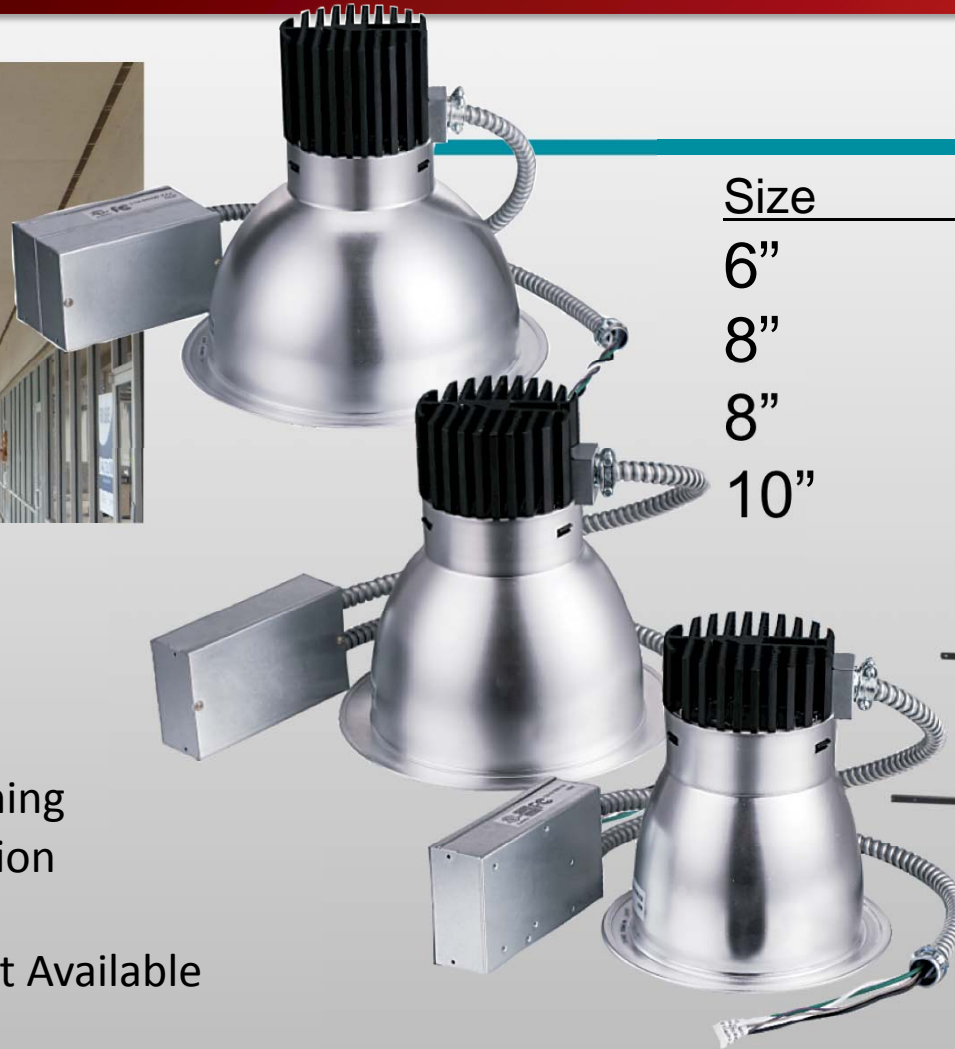

LED Recessed Downlight Updates

LED Downlights

Size	Wattage	Lumens
6"	18W	1440
8"	40W	2870
8"	54W	4100
10"	54W	3790