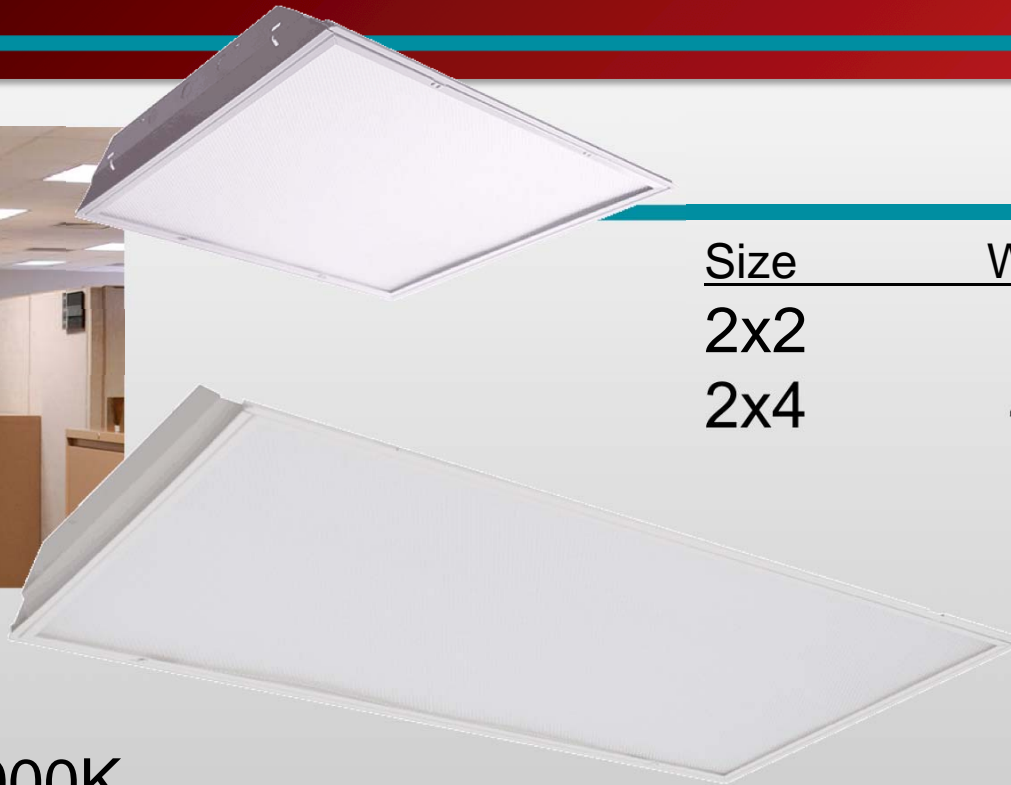

NEW: LED Troffers

Troffers

Size	Wattage	Lumens
2x2	32W	3720
2x4	42W	5120

- 4000K
- Rated for damp locations
- 0-10V Dimming
- IC Rated
- **In stock and available to ship today!**